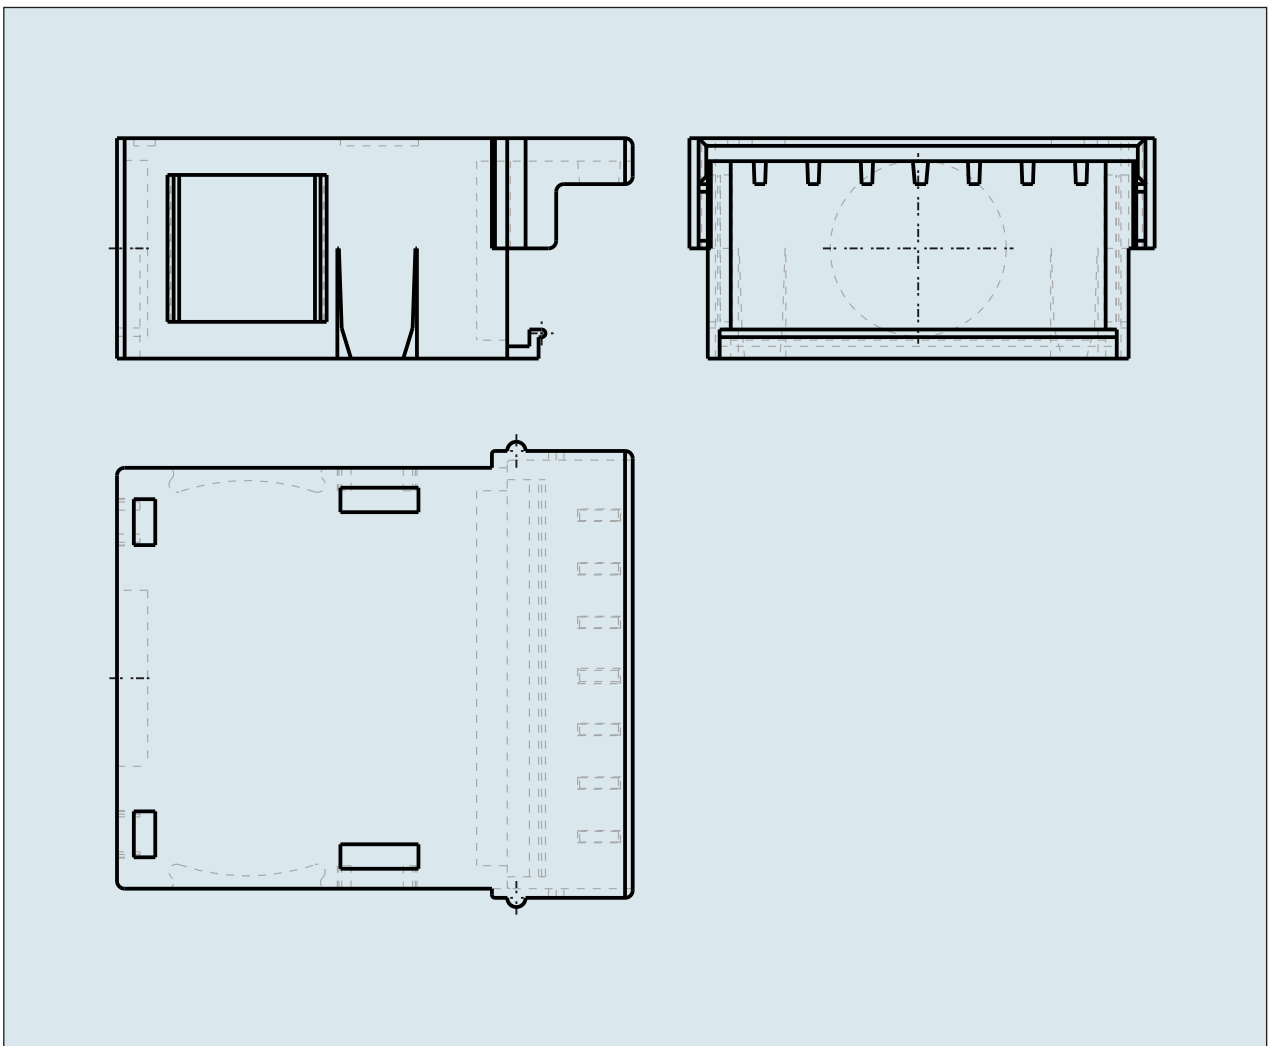

**SNAP-ON TYPE RELIEF HOUSING
SUITABLE FOR PIN SPACING 3.5 MM /
0.138 IN 7 POLE CONSISTING OF:
STRAIN RELIEF SUPPORT/ HOUSING**

**SNAP-ON TYPE RELIEF HOUSING
SUITABLE FOR PIN SPACING 3.5 MM /
0.138 IN 7 POLE CONSISTING OF:
STRAIN RELIEF SUPPORT/ HOUSING
734-607**

ITEM-NO. (ITEM-NO.)	734-607
RM (PIN SPACING / mm)	3.5
P (NO. OF POLES)	7
Height (Height / mm)	14.4
Width (Width / mm)	27.5
Depth (Depth / mm)	33.7
COLOR (COLOR)	lichtgrau
WEIGHT (WEIGHT / g)	4.22