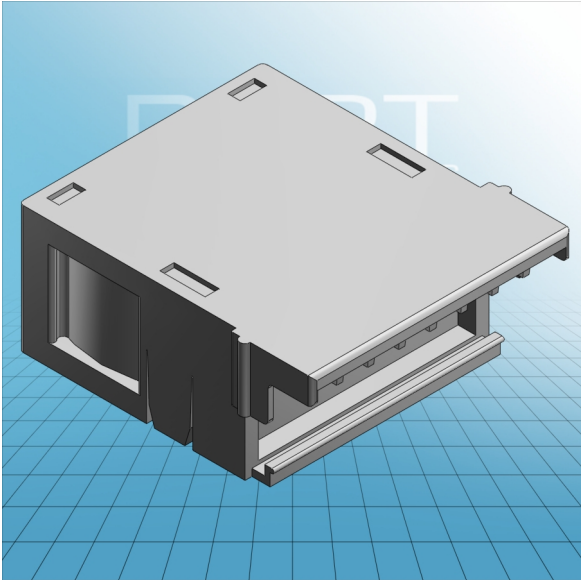

**SNAP-ON TYPE RELIEF HOUSING
SUITABLE FOR PIN SPACING 3.5 MM /
0.138 IN 7 POLE CONSISTING OF:
STRAIN RELIEF SUPPORT/ HOUSING**

**SNAP-ON TYPE RELIEF HOUSING
SUITABLE FOR PIN SPACING 3.5 MM /
0.138 IN 7 POLE CONSISTING OF:
STRAIN RELIEF SUPPORT/ HOUSING
734-607**

ITEM-NO. (ITEM-NO.)	734-607
RM (PIN SPACING / mm)	3.5
P (NO. OF POLES)	7
Height (Height / mm)	14.4
Width (Width / mm)	27.5
Depth (Depth / mm)	33.7
COLOR (COLOR)	lichtgrau
WEIGHT (WEIGHT / g)	4.22