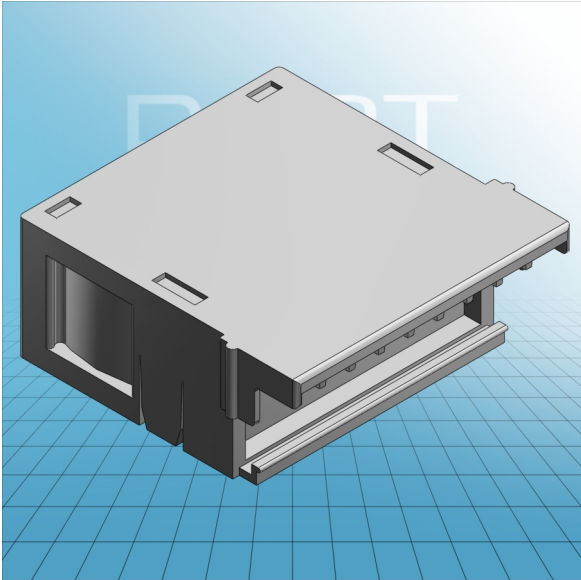

**SNAP-ON TYPE RELIEF HOUSING  
SUITABLE FOR PIN SPACING 3.5 MM /  
0.138 IN 8 POLE CONSISTING OF:  
STRAIN RELIEF SUPPORT/ HOUSING**

**SNAP-ON TYPE RELIEF HOUSING  
SUITABLE FOR PIN SPACING 3.5 MM /  
0.138 IN 8 POLE CONSISTING OF:  
STRAIN RELIEF SUPPORT/ HOUSING  
734-608**

<b>ITEM-NO. (ITEM-NO.)</b>	734-608
<b>RM (PIN SPACING / mm)</b>	3.5
<b>P (NO. OF POLES)</b>	8
<b>Height (Height / mm)</b>	14.4
<b>Width (Width / mm)</b>	31
<b>Depth (Depth / mm)</b>	33.7
<b>COLOR (COLOR)</b>	lichtgrau
<b>WEIGHT (WEIGHT / g)</b>	4.64