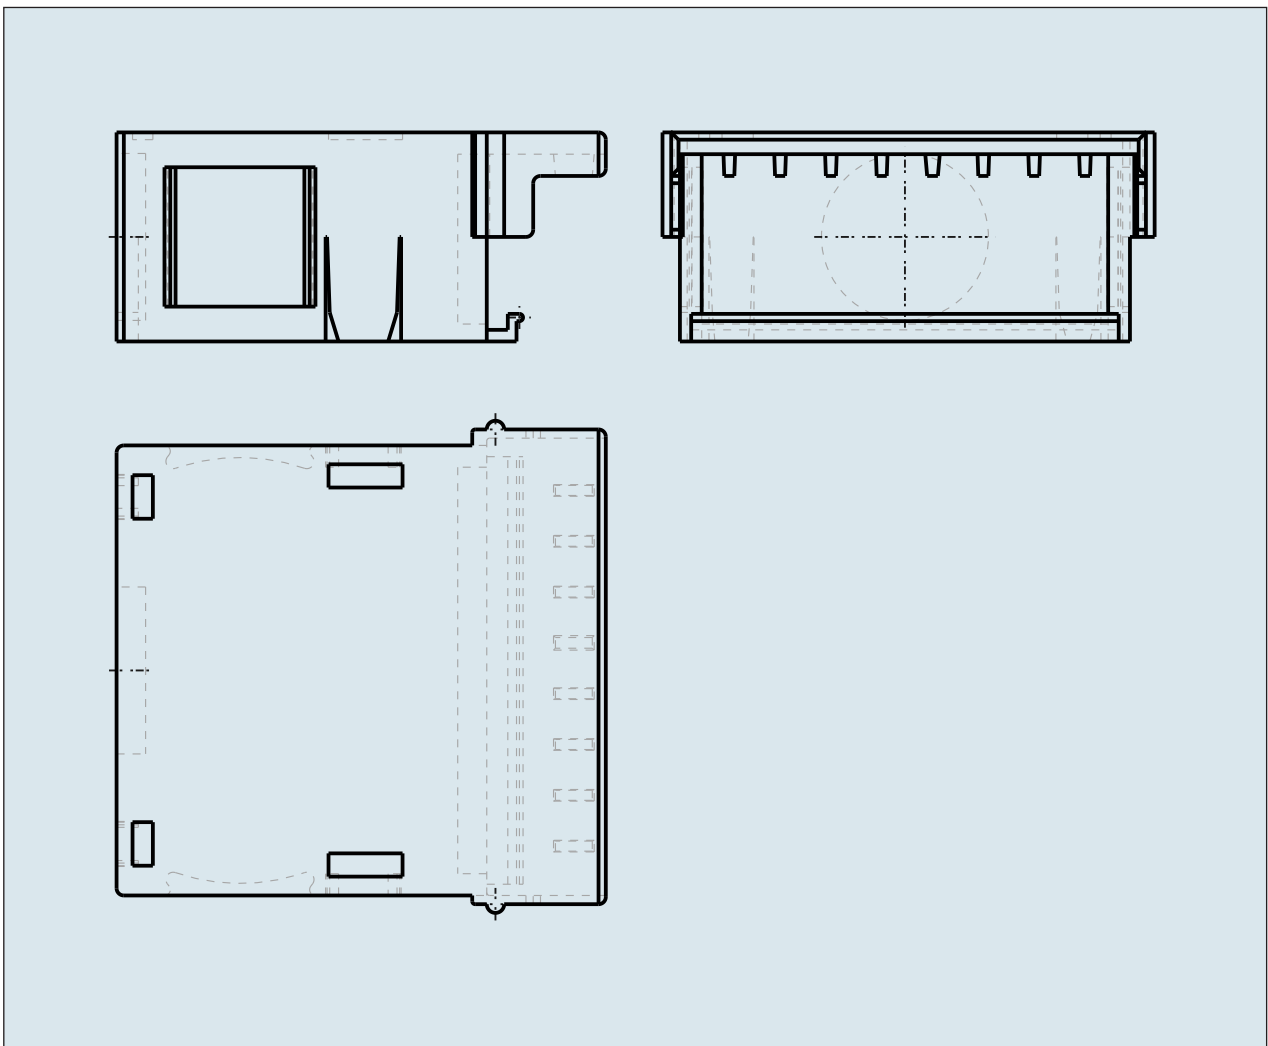

**SNAP-ON TYPE RELIEF HOUSING  
SUITABLE FOR PIN SPACING 3.5 MM /  
0.138 IN 8 POLE CONSISTING OF:  
STRAIN RELIEF SUPPORT/ HOUSING**

**SNAP-ON TYPE RELIEF HOUSING  
SUITABLE FOR PIN SPACING 3.5 MM /  
0.138 IN 8 POLE CONSISTING OF:  
STRAIN RELIEF SUPPORT/ HOUSING  
734-608**

<b>ITEM-NO. (ITEM-NO.)</b>	734-608
<b>RM (PIN SPACING / mm)</b>	3.5
<b>P (NO. OF POLES)</b>	8
<b>Height (Height / mm)</b>	14.4
<b>Width (Width / mm)</b>	31
<b>Depth (Depth / mm)</b>	33.7
<b>COLOR (COLOR)</b>	lichtgrau
<b>WEIGHT (WEIGHT / g)</b>	4.64