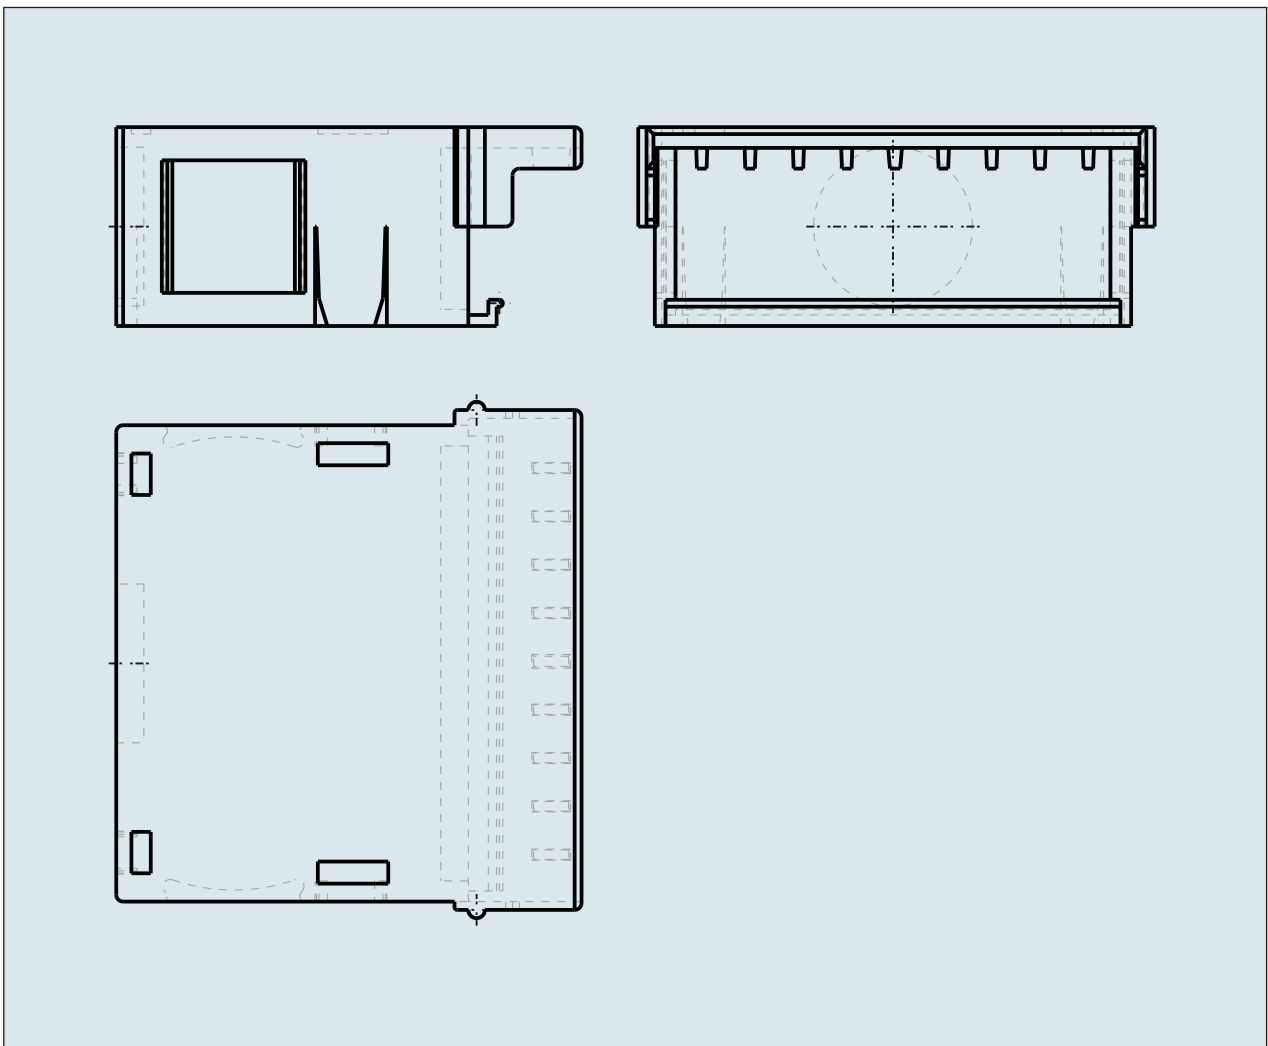

**SNAP-ON TYPE RELIEF HOUSING
SUITABLE FOR PIN SPACING 3.5 MM /
0.138 IN 9 POLE CONSISTING OF:
STRAIN RELIEF SUPPORT/ HOUSING**

**SNAP-ON TYPE RELIEF HOUSING
SUITABLE FOR PIN SPACING 3.5 MM /
0.138 IN 9 POLE CONSISTING OF:
STRAIN RELIEF SUPPORT/ HOUSING
734-609**

PDF DATASHEET

© 1992 - 2011 | CADENAS GmbH

ITEM-NO. (ITEM-NO.)	734-609
RM (PIN SPACING / mm)	3.5
P (NO. OF POLES)	9
Height (Height / mm)	14.4
Width (Width / mm)	34.5
Depth (Depth / mm)	33.7
COLOR (COLOR)	lichtgrau
WEIGHT (WEIGHT / g)	5.01