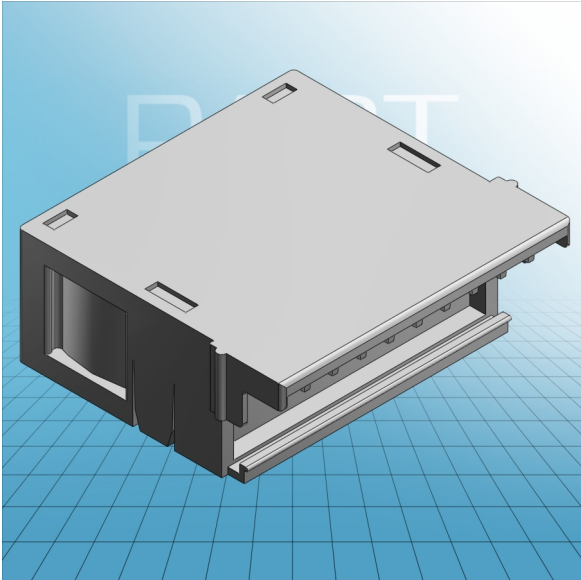

**SNAP-ON TYPE RELIEF HOUSING
SUITABLE FOR PIN SPACING 3.5 MM /
0.138 IN 9 POLE CONSISTING OF:
STRAIN RELIEF SUPPORT/ HOUSING**

**SNAP-ON TYPE RELIEF HOUSING
SUITABLE FOR PIN SPACING 3.5 MM /
0.138 IN 9 POLE CONSISTING OF:
STRAIN RELIEF SUPPORT/ HOUSING
734-609**

PDF DATASHEET

© 1992 - 2011 | CADENAS GmbH

ITEM-NO. (ITEM-NO.)	734-609
RM (PIN SPACING / mm)	3.5
P (NO. OF POLES)	9
Height (Height / mm)	14.4
Width (Width / mm)	34.5
Depth (Depth / mm)	33.7
COLOR (COLOR)	lichtgrau
WEIGHT (WEIGHT / g)	5.01