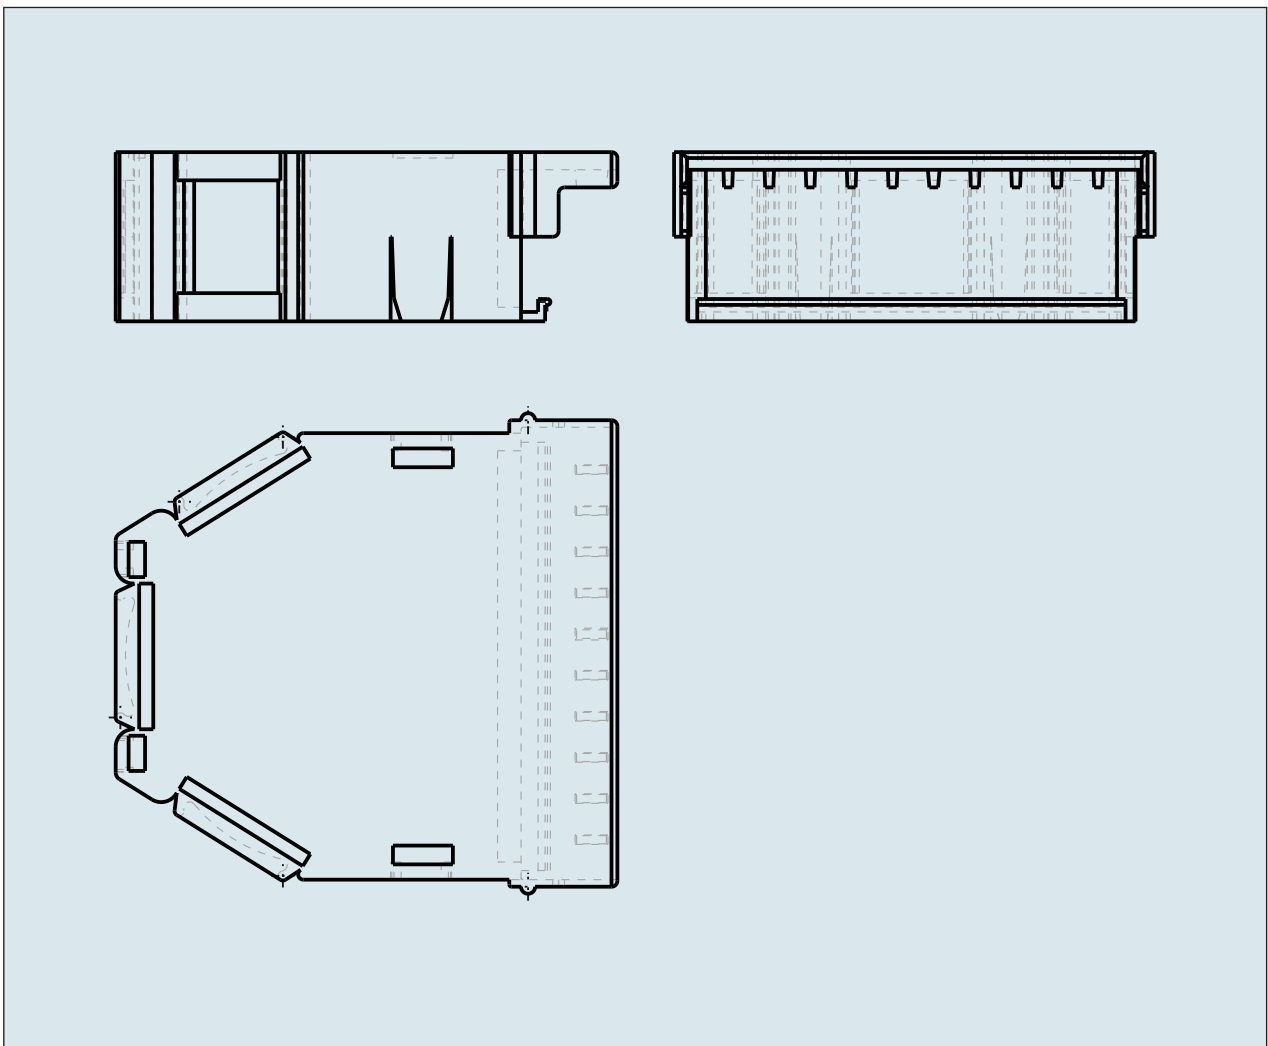

**SNAP-ON TYPE RELIEF HOUSING
SUITABLE FOR PIN SPACING 3.5 MM /
0.138 IN 10 POLE CONSISTING OF:
STRAIN RELIEF SUPPORT/ HOUSING**

**SNAP-ON TYPE RELIEF HOUSING
SUITABLE FOR PIN SPACING 3.5 MM /
0.138 IN 10 POLE CONSISTING OF:
STRAIN RELIEF SUPPORT/ HOUSING
734-610**

PDF DATASHEET

© 1992 - 2011 | CADENAS GmbH

ITEM-NO. (ITEM-NO.)	734-610
RM (PIN SPACING / mm)	3.5
P (NO. OF POLES)	10
Height (Height / mm)	14.4
Width (Width / mm)	38
Depth (Depth / mm)	42.7
COLOR (COLOR)	lichtgrau
WEIGHT (WEIGHT / g)	5.91