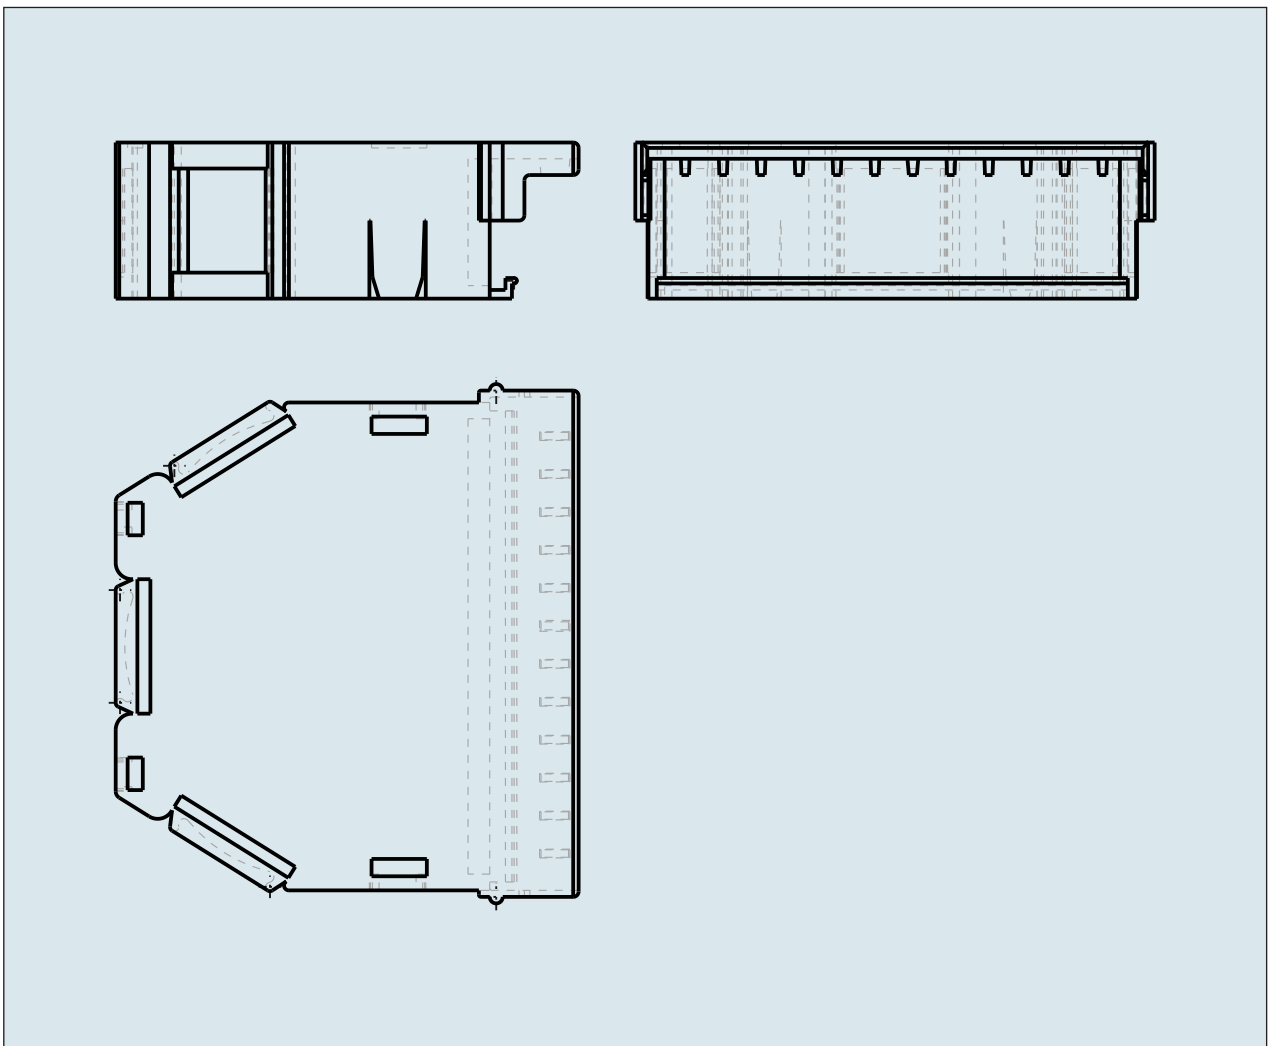

**SNAP-ON TYPE RELIEF HOUSING
SUITABLE FOR PIN SPACING 3.5 MM /
0.138 IN 12 POLE CONSISTING OF:
STRAIN RELIEF SUPPORT/ HOUSING**

**SNAP-ON TYPE RELIEF HOUSING
SUITABLE FOR PIN SPACING 3.5 MM /
0.138 IN 12 POLE CONSISTING OF:
STRAIN RELIEF SUPPORT/ HOUSING
734-612**

ITEM-NO. (ITEM-NO.)	734-612
RM (PIN SPACING / mm)	3.5
P (NO. OF POLES)	12
Height (Height / mm)	14.4
Width (Width / mm)	45
Depth (Depth / mm)	42.7
COLOR (COLOR)	lichtgrau
WEIGHT (WEIGHT / g)	7.7