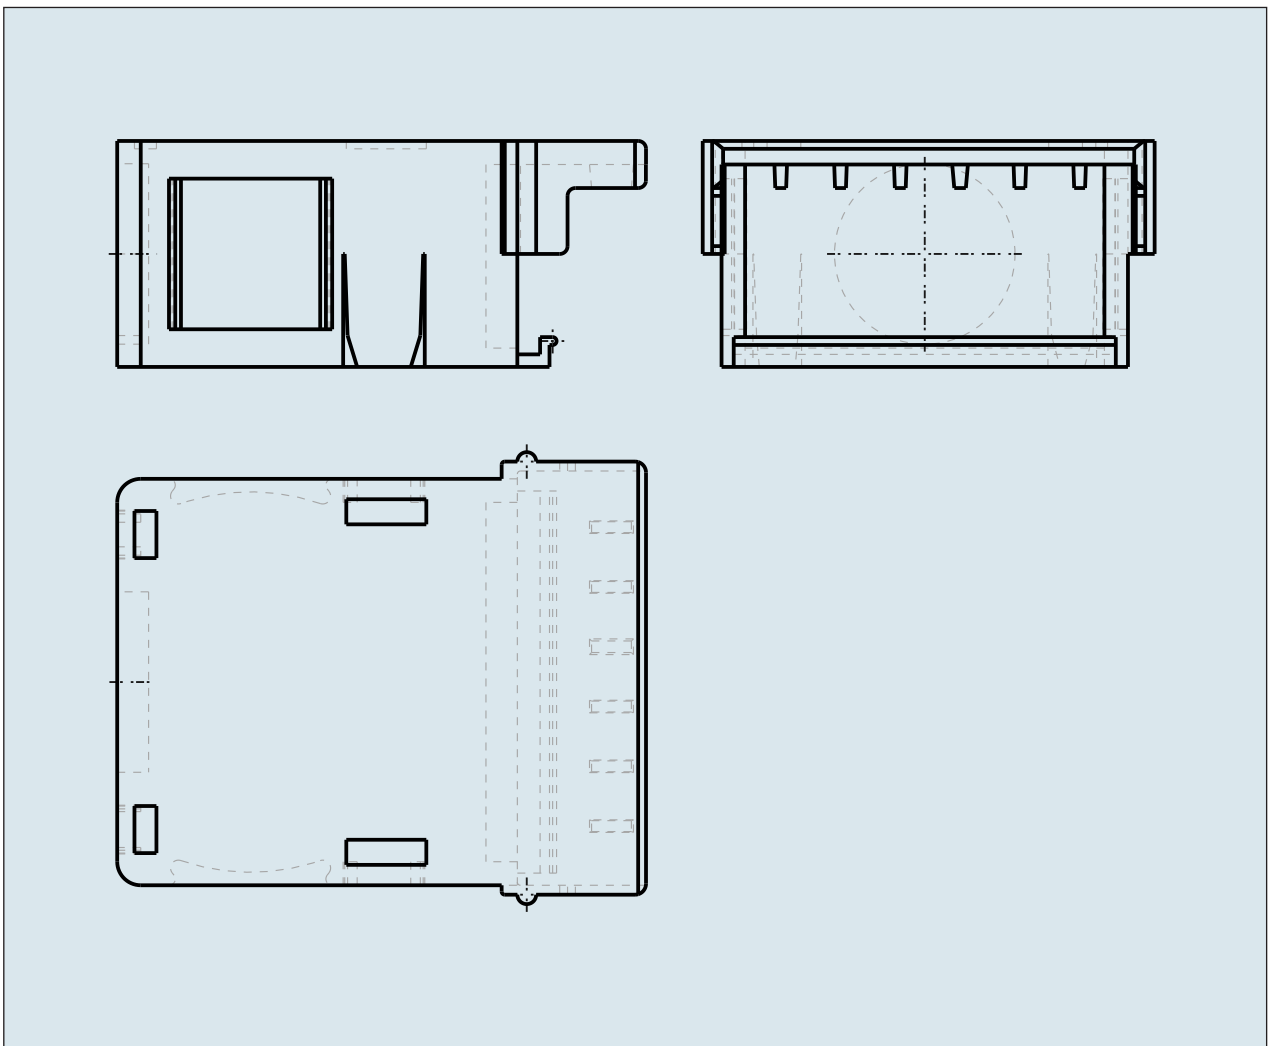

**SNAP-ON TYPE RELIEF HOUSING
SUITABLE FOR PIN SPACING 3.81 MM
/ 0.15 IN 6 POLE CONSISTING OF:
STRAIN RELIEF SUPPORT/ HOUSING**

**SNAP-ON TYPE RELIEF HOUSING
SUITABLE FOR PIN SPACING 3.81 MM
/ 0.15 IN 6 POLE CONSISTING OF:
STRAIN RELIEF SUPPORT/ HOUSING
734-636**

ITEM-NO. (ITEM-NO.)	734-636
P (NO. OF POLES)	6
Height (Height / mm)	14.4
Width (Width / mm)	25.9
Depth (Depth / mm)	33.7
COLOR (COLOR)	orange