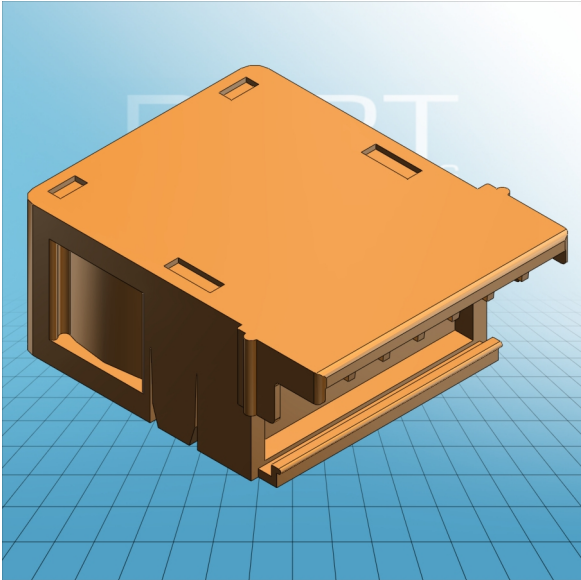

**SNAP-ON TYPE RELIEF HOUSING
SUITABLE FOR PIN SPACING 3.81 MM
/ 0.15 IN 6 POLE CONSISTING OF:
STRAIN RELIEF SUPPORT/ HOUSING**

**SNAP-ON TYPE RELIEF HOUSING
SUITABLE FOR PIN SPACING 3.81 MM
/ 0.15 IN 6 POLE CONSISTING OF:
STRAIN RELIEF SUPPORT/ HOUSING
734-636**

ITEM-NO. (ITEM-NO.)	734-636
P (NO. OF POLES)	6
Height (Height / mm)	14.4
Width (Width / mm)	25.9
Depth (Depth / mm)	33.7
COLOR (COLOR)	orange