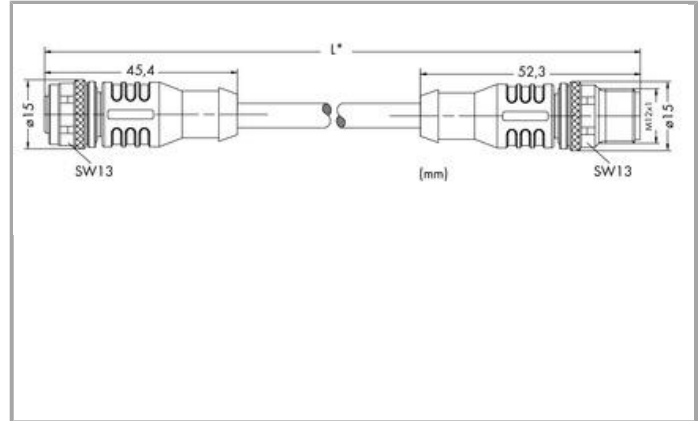

Data sheet | Item number: 756-1305/060-002

System bus cable, straight; 0.2 m; fitted on both ends; B-coded; M12 socket, straight; M12 plug, straight

www.wago.com/756-1305/060-002

RoHS Compliant

BOMcheck.net

Data

Technical Data

Connection type	M12 socket - M12 plug
No. of poles	5
Leitungsanschlussrichtung zur Steckrichtung	0°
Leitungsanschlussrichtung zur Steckrichtung (2)	0°
Steckgesichtskodierung Leitung/Adapter 1 1	B coded
Steckgesichtskodierung Leitung/Adapter 2 1	B coded
Cable length	0.2 m
Operating voltage	60 V
Operating current	4 A
Rated surge voltage	1,5 kV gemäß IEC 61076-2-101
Contact resistance	10 MΩ
Isolationswiderstand	5000 MΩ
Resistance of conductor	≤ 145 Ω/km

Mechanical data

bending radius	min. 5 x cable Ø
Durchmesser der Mantelleitung	6 mm
Bauartkurzzeichen	KS-02YS(ST+C)11Y 4x2xAWG26/7-100 Ω, geschirmt
Screening	Aluminum-laminated foil and tinned copper braid, optical coverage approx. 65 %
Conductor design	Bare copper wire, 26/7 AWG
Leiterisolierung	Zell-PE, Ader-Ø max. 1,0 mm
Housing material	TPU/TPU, black (~ RAL 9005)
Contact material	CuZn
Contact plating	CuNi/Au
Materialeigenschaften der Anschlüsse	Hexagon knurled nut: CuZn; Knurled nut surface: nickel-plated; Sealing ring: FPM (Viton)
Mating cycles	100
Tightening torque	1 Nm
Weight	37.4 g
Color	yellow