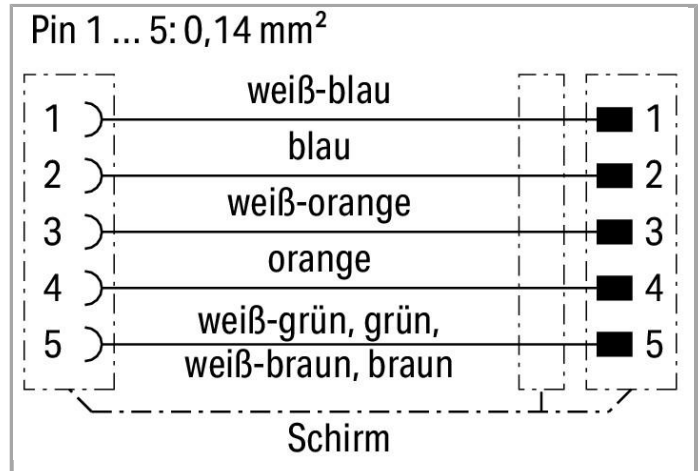

Data sheet | Item number: 756-1305/060-002

System bus cable, straight; 0.2 m; fitted on both ends; B-coded; M12 socket, straight; M12 plug, straight

www.wago.com/756-1305/060-002

RoHS Compliant

BOMcheck.net

Color: ■

Item description

Short description:

- PUR, halogen-free
- Silicon- and CFC-free
- Good resistance to microbes, hydrolysis, oil, chemicals and UV radiation
- Good chemical resistance
- Cable used: UL listed

Data

Technical Data

Connection type	M12 socket - M12 plug
No. of poles	5
Leitungsanschlussrichtung zur Steckrichtung	0°
Leitungsanschlussrichtung zur Steckrichtung (2)	0°
Steckgesichtskodierung Leitung/Adapter 1 1	B coded
Steckgesichtskodierung Leitung/Adapter 2 1	B coded
Cable length	0.2 m
Operating voltage	60 V
Operating current	4 A
Rated surge voltage	1,5 kV gemäß IEC 61076-2-101
Contact resistance	10 MΩ
Isolationswiderstand	5000 MΩ
Resistance of conductor	≤ 145 Ω/km

Mechanical data

bending radius	min. 5 x cable Ø
Durchmesser der Mantelleitung	6 mm
Bauartkurzzeichen	KS-02YS(ST+C)11Y 4x2xAWG26/7-100 Ω, geschirmt
Screening	Aluminum-laminated foil and tinned copper braid, optical coverage approx. 65 %
Conductor design	Bare copper wire, 26/7 AWG
Leiterisolierung	Zell-PE, Ader-Ø max. 1,0 mm
Housing material	TPU/TPU, black (~ RAL 9005)
Contact material	CuZn
Contact plating	CuNi/Au
Materialeigenschaften der Anschlüsse	Hexagon knurled nut: CuZn; Knurled nut surface: nickel-plated; Sealing ring: FPM (Viton)
Mating cycles	100
Tightening torque	1 Nm
Weight	37.4 g
Color	yellow