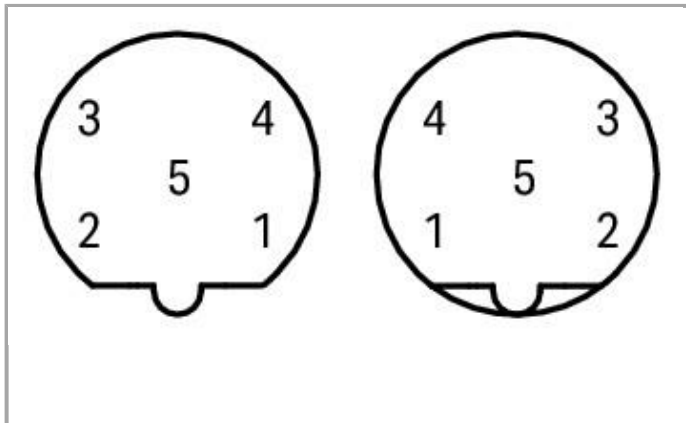

RoHS ☒ Compliant

BOMcheck.net

Color: ■