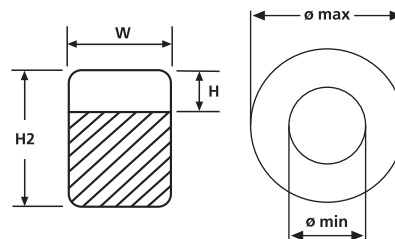

Technical Table

Article-No.	Type	Colour	Bundle Ø min.	Bundle Ø max.	Width (W)	Height (H)	Height (H2)	Pack Cont.
Starter pack and filled dispensers								
550-14010	SPRO200-1401-WH	White (WH)	6.10	12.10	19.05	12.70	50.80	150
550-14011	RO201-1401-WH	White (WH)	4.00	8.10	12.70	12.70	38.10	200
550-14012	RO202-1401-WH	White (WH)	6.10	12.10	19.05	12.70	50.80	150
550-14013	RO203-1401-WH	White (WH)	9.10	18.20	19.05	25.40	76.20	100
Refill packs								
550-14014	RO201REF-1401-WH	White (WH)	4.00	8.10	12.70	12.70	38.10	200
550-11401	RO202REF-1401-WH	White (WH)	6.10	12.10	19.05	12.70	50.80	150
550-71401	RO203REF-1401-WH	White (WH)	9.10	18.20	19.05	25.40	76.20	100
Marker pens T82								
500-50820	T82S-BK	Black (BK)	-	-	-	-	-	2
500-50822	T82R-RD	Red (RD)	-	-	-	-	-	2

All dimensions in mm. Subject to technical changes.