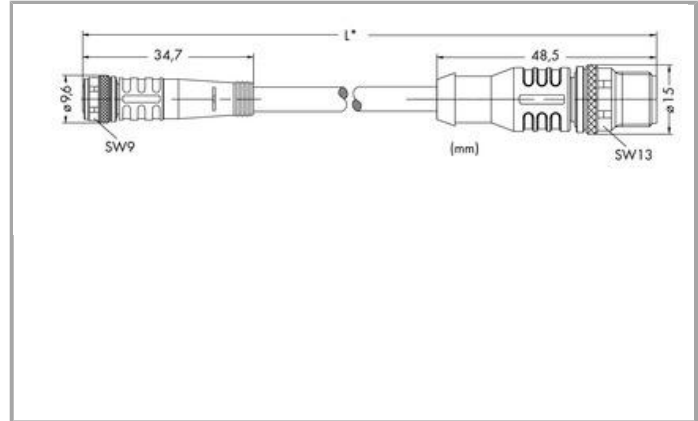

Data sheet | Item number: 756-5507/030-020

Sensor/actuator cable; fitted on both ends; 3-pole; M8 socket, straight; M12 plug, straight; 2 m

[www.wago.com/756-5507/030-020](http://www.wago.com/756-5507/030-020)

RoHS  Compliant

[BOMcheck.net](http://BOMcheck.net)

Pin 1 ... 4: 0,34 mm<sup>2</sup>

1	braun (+)	1
2	weiß (Ö)	2
3	blau (-)	3
4	schwarz (S)	4

Item description

Short description:

- PUR, halogen-free
- Suitable for drag chains
- Good resistance to microbes, hydrolysis, oil, chemicals and UV radiation.
- Good chemical resistance.
- Cable used: UL listed

### Technical Data

Connection type	M8 socket - M12 plug
No. of poles	3
Leitungsanschlussrichtung zur Steckrichtung	0°
Leitungsanschlussrichtung zur Steckrichtung (2)	0°
Steckgesichtskodierung Leitung/Adapter 2 1	A coded
Cable length	2 m
Operating voltage	AC/DC 60 V
Operating current	4 A
Rated surge voltage	1,5 kV

### Mechanical data

Bending cycles	2
Schleppkettentauglichkeit	yes
Color of sheathed cable	black
Durchmesser der Mantelleitung	3.9 ... 4.3 mm
Sheath material	Polyurethane (OPUR), halogen-free per DIN VDE 0472 Part 815, flame resistant per IEC 332-2, self-extinguishing
Halogen-free	Yes
Housing material	Polyurethan (PUR)
Contact material	CuSn
Contact plating	CuNi/Au
Tightening torque	0.6 ... 1 Nm
Weight	59.1 g