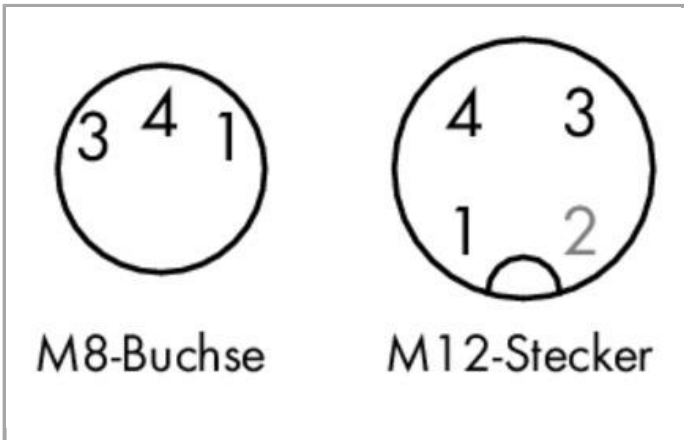

Data sheet | Item number: 756-5507/030-020

Sensor/actuator cable; fitted on both ends; 3-pole; M8 socket, straight; M12 plug, straight; 2 m

[www.wago.com/756-5507/030-020](http://www.wago.com/756-5507/030-020)

RoHS  Compliant

[BOMcheck.net](http://BOMcheck.net)

Pin 1 ... 4: 0,34 mm<sup>2</sup>

1	braun (+)	1
2	weiß (Ö)	2
3	blau (-)	3
4	schwarz (S)	4

Item description

Short description:

- PUR, halogen-free
- Suitable for drag chains
- Good resistance to microbes, hydrolysis, oil, chemicals and UV radiation.
- Good chemical resistance.
- Cable used: UL listed

### Mechanical data

Bending cycles	2
Schleppkettentauglichkeit	yes
Color of sheathed cable	black
Durchmesser der Mantelleitung	3.9 ... 4.3 mm
Sheath material	Polyurethane (OPUR), halogen-free per DIN VDE 0472 Part 815, flame resistant per IEC 332-2, self-extinguishing
Halogen-free	Yes
Housing material	Polyurethan (PUR)
Contact material	CuSn
Contact plating	CuNi/Au
Tightening torque	0.6 ... 1 Nm
Weight	59.1 g