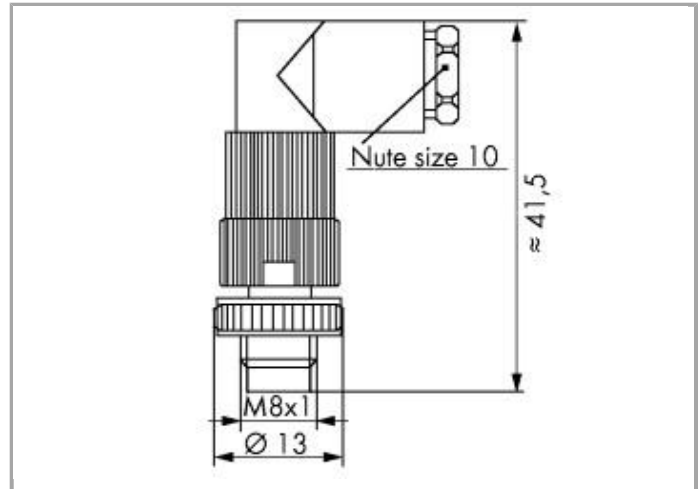

Data sheet | Item number: 756-9105/030-000

Connectors for sensor/actuator cable; 3-pole; M8 plug, angled

www.wago.com/756-9105/030-000

M8-Stecker

Anschließbare Leitung
 $\varnothing 4 \dots 5 \text{ mm} / 0,14 \dots 0,34 \text{ mm}^2$

Data

Technical Data

Connection type	M8 plug
No. of poles	3
Leitungsanschlussrichtung zur Steckrichtung	90°

Connection data

Connection type (1)	Eindringtechnik
Solid conductor	0.14 ... 0.34 mm ² / ...

Mechanical data

Connectable sheathed cable diameter	4 ... 5 mm
Weight	14.5 g

Environmental Requirements

Degree of protection	IP67
Fire load	0.143 MJ

Commercial data

Country of origin	DE
GTIN	4044918977357
Customs Tariff No.	85366990990