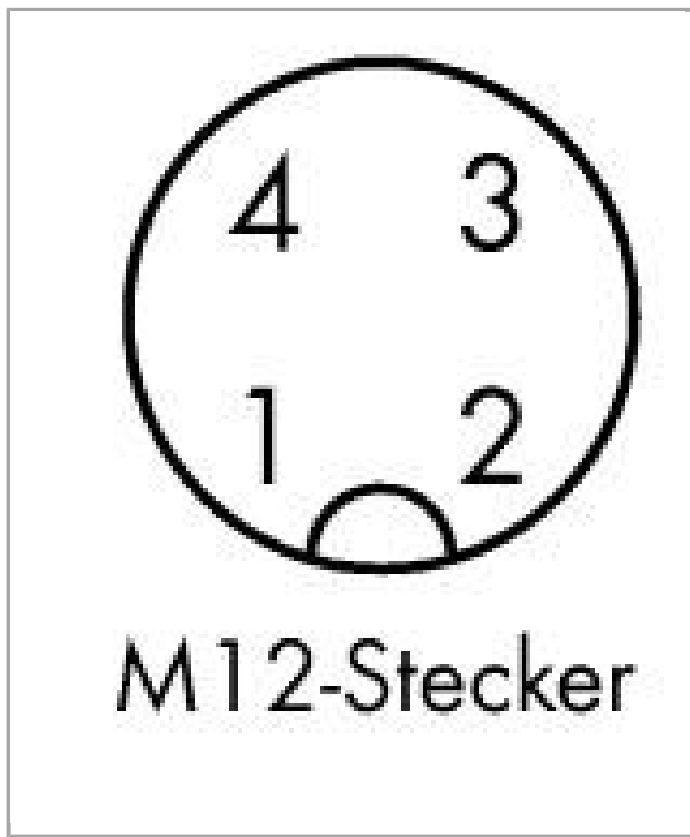

Data sheet | Item number: 756-9201/040-000

Connectors for sensor/actuator cable; 4-pole; M12 plug, straight

www.wago.com/756-9201/040-000

RoHS
 Compliant

BOMcheck.net

Anschließbare Leitung
Ø 4 ... 6 mm / 0,25 - 0,75 mm²

Data

Technical Data

Connection type	M12 plug
No. of poles	4
Leistungsanschlussrichtung zur Steckrichtung	0°
Steckgesichtskodierung Leitung/Adapter 1 1	A coded

Connection data

Connection type (1)	Schraubtechnik
Solid conductor	0.25 ... 0.75 mm ² / ...

Mechanical data

Connectable sheathed cable diameter	4 ... 6 mm
Weight	24 g

Environmental Requirements

Degree of protection	IP67
----------------------	------

Commercial data

Country of origin	HU
GTIN	4044918977401
Customs Tariff No.	85366990990