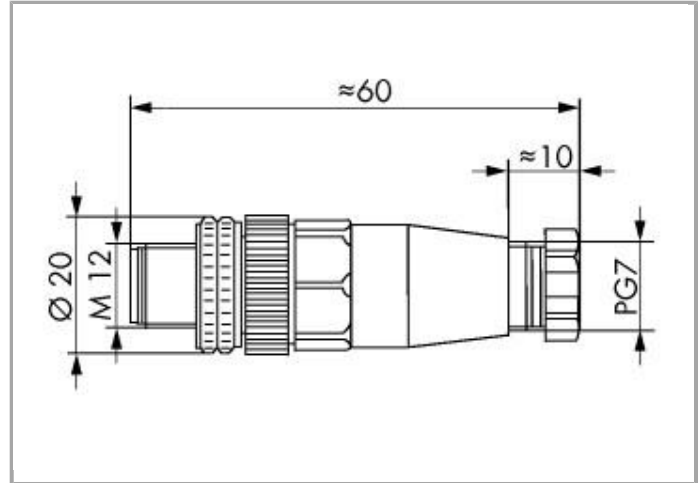

Data sheet | Item number: 756-9201/040-000

Connectors for sensor/actuator cable; 4-pole; M12 plug, straight

www.wago.com/756-9201/040-000

RoHS
 Compliant

BOMcheck.net

Anschließbare Leitung
Ø 4 ... 6 mm / 0,25 - 0,75 mm²

Data

Technical Data

Connection type	M12 plug
No. of poles	4
Leistungsanschlussrichtung zur Steckrichtung	0°
Steckgesichtskodierung Leitung/Adapter 1 1	A coded

Connection data

Connection type (1)	Schraubtechnik
Solid conductor	0.25 ... 0.75 mm ² / ...

Mechanical data

Connectable sheathed cable diameter	4 ... 6 mm
Weight	24 g

Environmental Requirements

Degree of protection	IP67
----------------------	------

Commercial data

Country of origin	HU
GTIN	4044918977401
Customs Tariff No.	85366990990