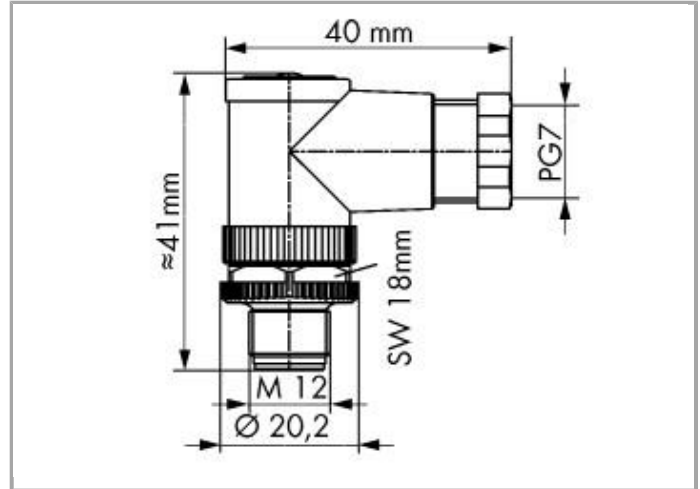

Data sheet | Item number: 756-9205/050-000

Connectors for sensor/actuator cable; M12 plug, angled; 5-pole

www.wago.com/756-9205/050-000

RoHS Compliant

[BOMcheck.net](https://www.bomcheck.net)

Anschließbare Leitung
Ø 4 ... 6 mm / 0,14 - 0,50 mm²

Data

Technical Data

Connection type	M12 plug
No. of poles	5
Leitungsanschlussrichtung zur Steckrichtung	90°
Steckgesichtskodierung Leitung/Adapter 1 1	A coded

Connection data

Connection type (1)	Federtechnik
Solid conductor	0.14 ... 0.5 mm ² / ...

Mechanical data

Connectable sheathed cable diameter	4 ... 6 mm
Weight	25 g

Environmental Requirements

Degree of protection	IP67
----------------------	------

Commercial data

Country of origin	DE
GTIN	4044918977500
Customs Tariff No.	85369010000