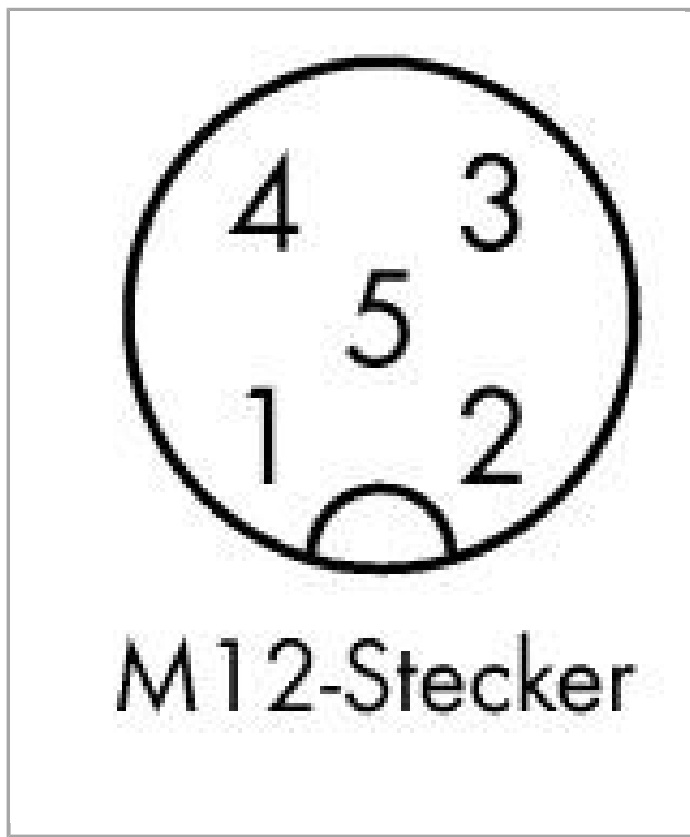

Data sheet | Item number: 756-9205/050-000

Connectors for sensor/actuator cable; M12 plug, angled; 5-pole

www.wago.com/756-9205/050-000

RoHS Compliant

[BOMcheck.net](https://www.bomcheck.net)

Anschließbare Leitung
Ø 4 ... 6 mm / 0,14 - 0,50 mm²

Data

Technical Data

Connection type	M12 plug
No. of poles	5
Leitungsanschlussrichtung zur Steckrichtung	90°
Steckgesichtskodierung Leitung/Adapter 1 1	A coded

Connection data

Connection type (1)	Federtechnik
Solid conductor	0.14 ... 0.5 mm ² / ...

Mechanical data

Connectable sheathed cable diameter	4 ... 6 mm
Weight	25 g

Environmental Requirements

Degree of protection	IP67
----------------------	------

Commercial data

Country of origin	DE
GTIN	4044918977500
Customs Tariff No.	85369010000