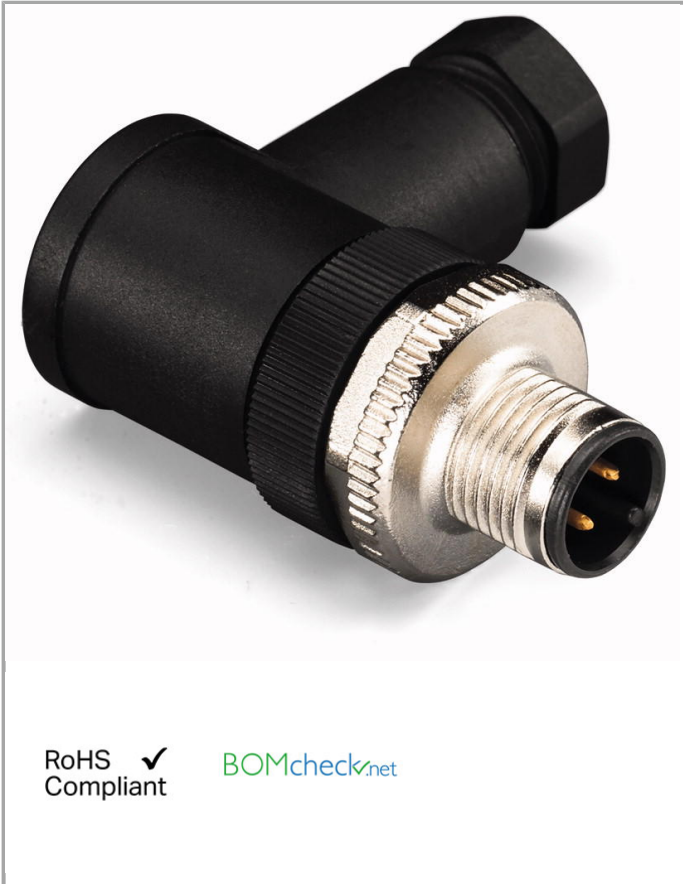

Data sheet | Item number: 756-9205/050-000

Connectors for sensor/actuator cable; M12 plug, angled; 5-pole

www.wago.com/756-9205/050-000

RoHS Compliant

[BOMcheck.net](https://www.bomcheck.net)

Anschließbare Leitung
Ø 4 ... 6 mm / 0,14 - 0,50 mm²

Data

Technical Data

Connection type	M12 plug
No. of poles	5
Leitungsanschlussrichtung zur Steckrichtung	90°
Steckgesichtskodierung Leitung/Adapter 1 1	A coded

Connection data

Connection type (1)	Federtechnik
Solid conductor	0.14 ... 0.5 mm ² / ...

Mechanical data

Connectable sheathed cable diameter	4 ... 6 mm
Weight	25 g

Environmental Requirements

Degree of protection	IP67
----------------------	------

Commercial data

Country of origin	DE
GTIN	4044918977500
Customs Tariff No.	85369010000