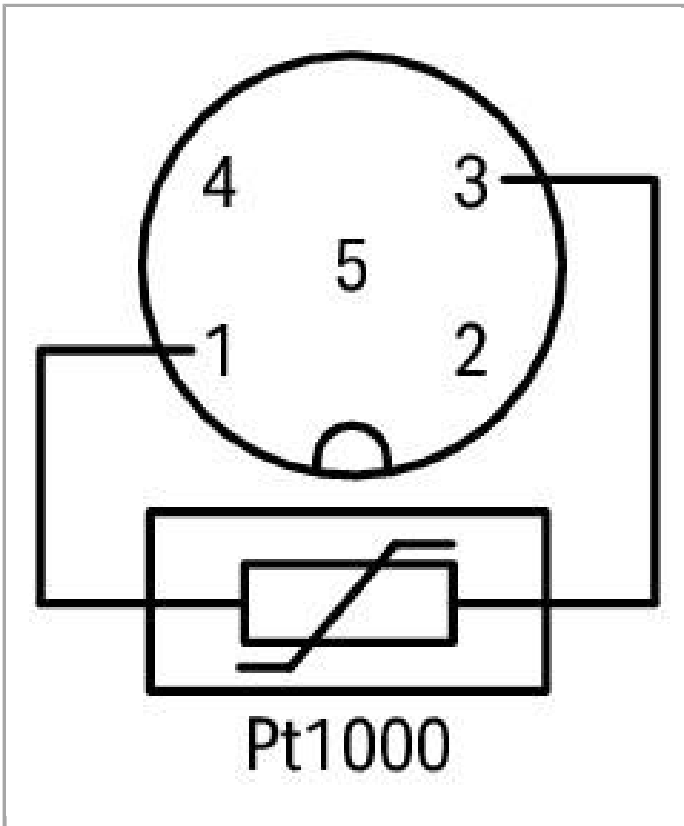

Data sheet | Item number: 756-9207/050-000
Compensating connector; M12 plug; 5-pole; straight

www.wago.com/756-9207/050-000

Anschließbare Leitung
 $\varnothing 6 \dots 8 \text{ mm} / 0,14 - 0,5 \text{ mm}^2$

Data

Technical Data

Connection type	M12 plug
No. of poles	5
Leitungsanschlussrichtung zur Steckrichtung	0°
Steckgesichtskodierung Leitung/Adapter 1 1	A coded

Connection data

Connection type (1)	Federtechnik
Solid conductor	0.14 ... 0.5 mm ² / ...

Mechanical data

Connectable sheathed cable diameter	6 ... 8 mm
Weight	18.8 g

Environmental Requirements

Degree of protection	IP67
----------------------	------

Commercial data

Country of origin	DE
GTIN	4045454972387
Customs Tariff No.	85369010000
Product Group	23 (I/O passive and accessories)