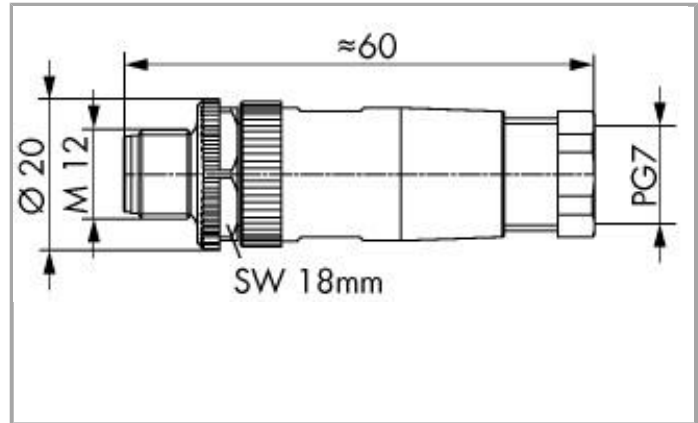

Data sheet | Item number: 756-9207/050-000
Compensating connector; M12 plug; 5-pole; straight

www.wago.com/756-9207/050-000

Anschließbare Leitung
 $\varnothing 6 \dots 8 \text{ mm} / 0,14 - 0,5 \text{ mm}^2$

Data

Technical Data

Connection type	M12 plug
No. of poles	5
Leitungsanschlussrichtung zur Steckrichtung	0°
Steckgesichtskodierung Leitung/Adapter 1 1	A coded

Connection data

Connection type (1)	Federtechnik
Solid conductor	0.14 ... 0.5 mm ² / ...

Mechanical data

Connectable sheathed cable diameter	6 ... 8 mm
Weight	18.8 g

Environmental Requirements

Degree of protection	IP67
----------------------	------

Commercial data

Country of origin	DE
GTIN	4045454972387
Customs Tariff No.	85369010000
Product Group	23 (I/O passive and accessories)