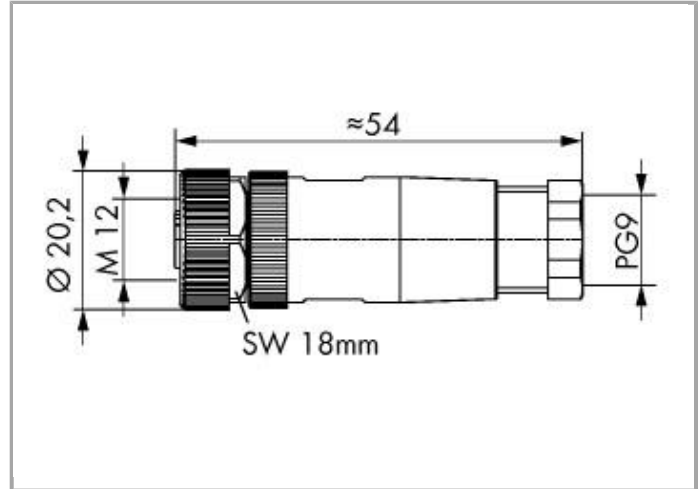

Data sheet | Item number: 756-9213/040-000

Connectors for sensor/actuator cable; 4-pole; M12 socket, straight

www.wago.com/756-9213/040-000

RoHS Compliant

[BOMcheck.net](https://www.bomcheck.net)

Anschließbare Leitung
Ø 6 ... 8 mm / 0,25 - 0,75 mm²

Data

Technical Data

Connection type	M12 socket
No. of poles	4
Leitungsanschlussrichtung zur Steckrichtung	0°
Steckgesichtskodierung Leitung/Adapter 1 1	A coded

Connection data

Connection type (1)	Schraubtechnik
Solid conductor	0.25 ... 0.75 mm ² / ...

Mechanical data

Connectable sheathed cable diameter	6 ... 8 mm
Weight	25 g

Environmental Requirements

Surrounding air (operating) temperature	-25 ... 85 °C
Degree of protection	IP67

Commercial data

Country of origin	DE
GTIN	4050821114291
Customs Tariff No.	85369010000