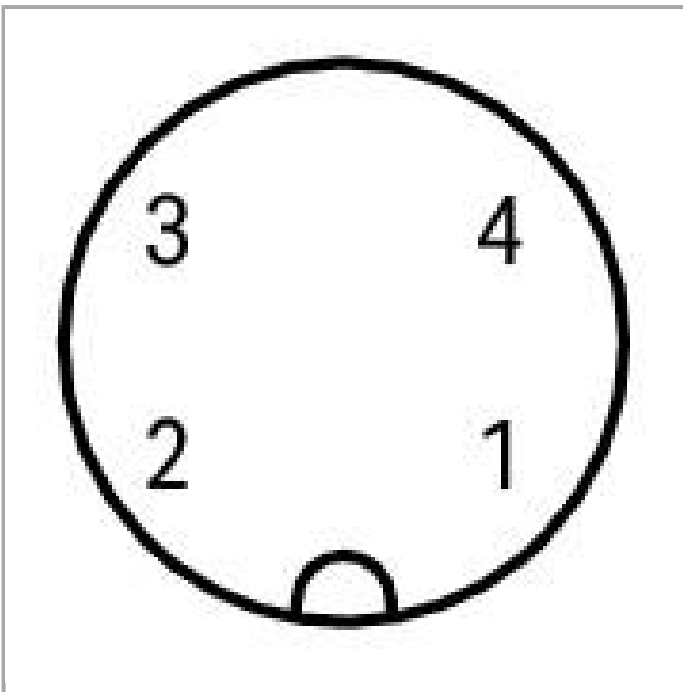

Data sheet | Item number: 756-9213/040-000

Connectors for sensor/actuator cable; 4-pole; M12 socket, straight

www.wago.com/756-9213/040-000

RoHS Compliant

[BOMcheck.net](https://www.bomcheck.net)

Anschließbare Leitung
Ø 6 ... 8 mm / 0,25 - 0,75 mm²

Data

Technical Data

Connection type	M12 socket
No. of poles	4
Leitungsanschlussrichtung zur Steckrichtung	0°
Steckgesichtskodierung Leitung/Adapter 1 1	A coded

Connection data

Connection type (1)	Schraubtechnik
Solid conductor	0.25 ... 0.75 mm ² / ...

Mechanical data

Connectable sheathed cable diameter	6 ... 8 mm
Weight	25 g

Environmental Requirements

Surrounding air (operating) temperature	-25 ... 85 °C
Degree of protection	IP67

Commercial data

Country of origin	DE
GTIN	4050821114291
Customs Tariff No.	85369010000