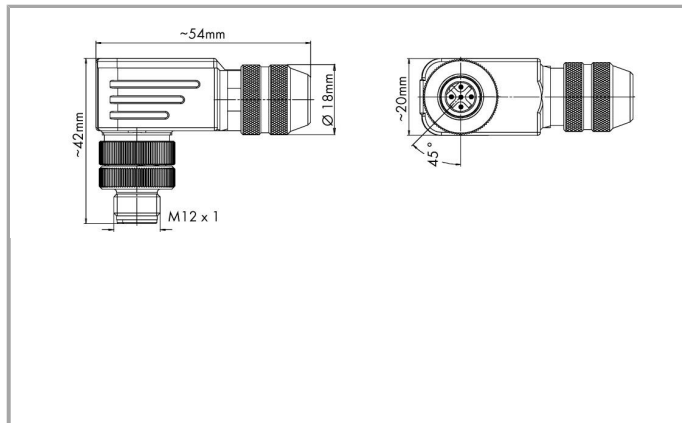

RoHS
Compliant

BOMcheck.net

Anschließbare Leitung
Ø 6 ... 8 mm / 0,14 - 0,5 mm²

Data

Technical Data

Connection type	M12 plug
No. of poles	5
Anschlusspunkt geschirmt	yes
Leitungsanschlussrichtung zur Steckrichtung	90°
Steckgesichtskodierung Leitung/Adapter 1 1	B coded

Connection data

Connection type (1)	Federtechnik
Solid conductor	0.14 ... 0.5 mm ² / ...

Mechanical data

Connectable sheathed cable diameter	6 ... 8 mm
Weight	66.6 g

Environmental Requirements

Surrounding air (operating) temperature	-40 ... 85 °C
Degree of protection	IP67

Commercial data

Country of origin	DE
GTIN	4045454686420
Customs Tariff No.	85369010000

Downloads

Documentation

System Description

767 Series, SPEEDWAY accessories, data sheet	May 16, 2018	1.0 MB	Download
--	--------------	--------	--------------------------