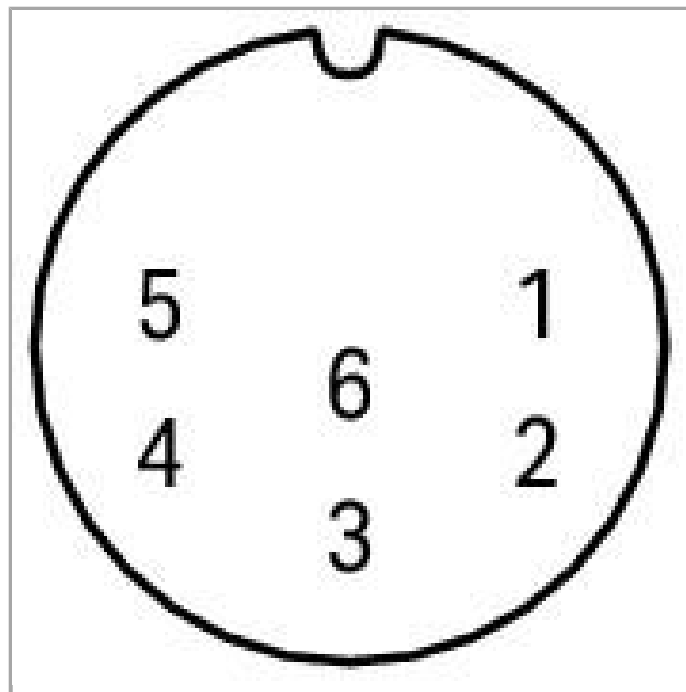

Data sheet | Item number: 756-9603/060-000

M23 socket, straight; configurable; 6-pole; Soldering technology

[www.wago.com/756-9603/060-000](http://www.wago.com/756-9603/060-000)

RoHS  Compliant

[BOMcheck.net](https://www.bomcheck.net)

Anschließbare Leitung

Ø 6,5 ... 10,5 mm / max. 2,5 mm<sup>2</sup>

Data

Technical Data

Connection type	M23 socket
No. of poles	6
Leitungsanschlussrichtung zur Steckrichtung	0°

**Connection data**

Connection type (1)	Löttechnik
Solid conductor	2.5 mm <sup>2</sup>

**Mechanical data**

Connectable sheathed cable diameter	6.5 ... 10.5 mm
Weight	72.7 g

**Environmental Requirements**

Degree of protection	IP67
----------------------	------

**Commercial data**

Packaging type	bag
Country of origin	DE
GTIN	4045454434809
Customs Tariff No.	85444290900
Product Group	23 (I/O passive and accessories)