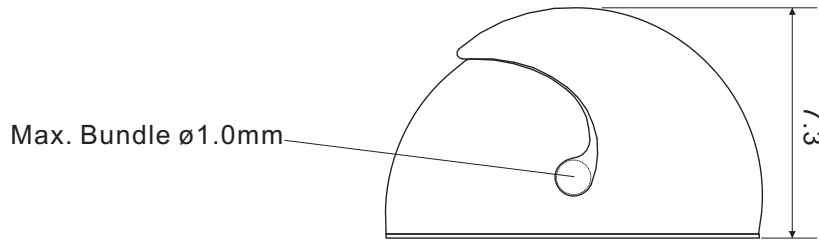

1

2

3

4

5

6

Material : Soft PVC
 Color : Black / White
 Adhesive : 3M
 Operating temp. : 60°C

DATE	REVISION	APPROVAL BY	DIMENSION	mm ± 0.2
			DRAW BY	Oscar Wong
			APPROVAL BY	Rikki So
			DATE	24-02-2012