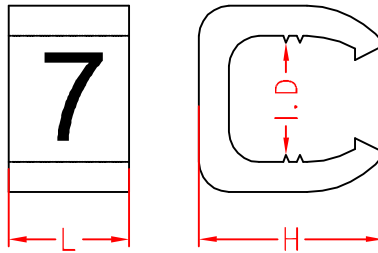

MB TYPE

ITEM NO.	L	H	I.D
MB-0	4±0.25	3.0±0.25	2.0±0.25
MB-1	4±0.25	4.5±0.25	2.6±0.25
MB-2	4±0.25	5.3±0.25	3.8±0.25

		MATERIAL	UL 94HB	ITEM NO.	MB TYPE
			NYLON 6		
SCALE		FINISH		NAME	MB TYPE CABLE MARKER
△	(. .)	TOLERANCE AS FIGURE		△	05-07-2010 DATE
				REVISIONS	K001
					R.NO.