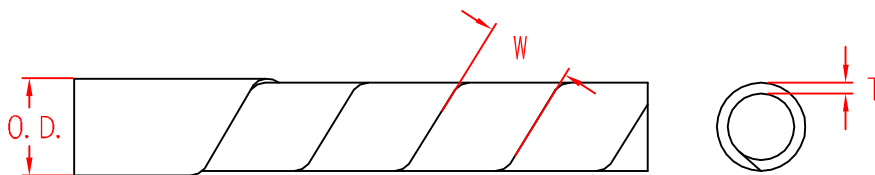

# KSP-TYPE

O.D. AS PRODUCTION      Packing:100FT(30.5M)/Roll  
 ( BEFORE CUT IN LENGTH )      Color:Natural,Black

Item No.	O.D.	W	T
KSP-3	3	4.7±1	0.5±0.1
KSP-6	4.5	6.7±1	0.6±0.1
KSP-6L	6	7.4±1	0.6±0.1
KSP-6.5	6.5	7.9±1	0.55±0.1
KSP-8	8	12.0±1.5	0.75±0.1
KSP-10	10	12.3±1.5	0.80±0.1
KSP-12	12	15.0±1.5	0.85±0.1
KSP-15	15	15.5±1.5	1.0±0.2
KSP-19	19	19.2±1.5	1.2±0.2
KSP-24	24	21.5±2	1.3±0.2

		MATERIAL	ITEM NO.	
		P.E.	KSP-TYPE	
SCALE		FINISH	NAME	SPIRAL WRAPPING BAND
△	( . . )	TOLERANCE AS FIGURE	△	05-02-2012 DATE
			REVISIONS	K001
				R.NO.