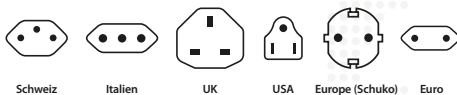

Compatibility

Input: