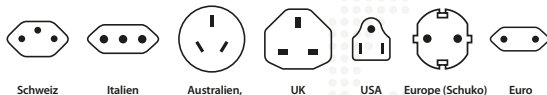

Weight

Adapter: 94 g
Adapter with packaging: 125 g

Dimensions

Adapter: L 60 mm W 58 mm H 75 mm
Adapter with packaging: L 150 mm W 150 mm H 75 mm

Packaging unit

Master: 20
Dimensions master: L 360 mm W 250 mm H 310 mm
Palette: 1200 pcs

Standard colour: white

Compatibility

Input:

Output:

Description

Combo – World to Denmark, retail, white

Articel-No.

1.500214