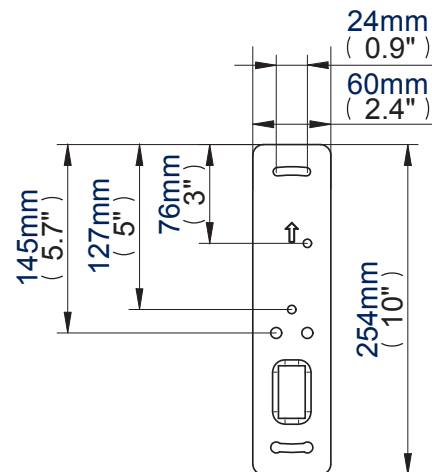

Ultragrip Pro™ Side Clamping Loudspeaker Wall Mount with Tilt and Swivel

For more information please visit www.btechavmounts.com/BT77

BT77

Front View - Minimum Extension

Front View - Maximum Extension

Side View

Wall Plate

Colour:	Order Ref:	EAN Code:	Master Carton Qty:	Inner Carton Qty:	Master Carton Weight:	Master Carton Cube:
Black	BT77/B	5019318047701	4	0	12.10kg (26.62lbs)	0.080cbm (0.02cuft)
Silver	BT77/S	5019318047725	4	0	12.10kg (26.62lbs)	0.080cbm (0.02cuft)
White	BT77/W	5019318049033	4	0	12.10kg (26.62lbs)	0.080cbm (0.02cuft)