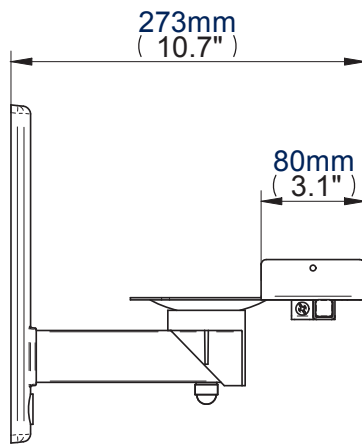

Ultragrip Pro™ Side Clamping Loudspeaker Wall Mount with Tilt and Swivel

For more information please visit www.btechavmounts.com/BT77

BT77

Front View - Minimum Extension

Front View - Maximum Extension

Side View

Wall Plate

Colour:	Order Ref:	EAN Code:	Master Carton Qty:	Inner Carton Qty:	Master Carton Weight:	Master Carton Cube:
Black	BT77/B	5019318047701	4	0	12.10kg (26.62lbs)	0.080cbm (0.02cuft)
Silver	BT77/S	5019318047725	4	0	12.10kg (26.62lbs)	0.080cbm (0.02cuft)
White	BT77/W	5019318049033	4	0	12.10kg (26.62lbs)	0.080cbm (0.02cuft)