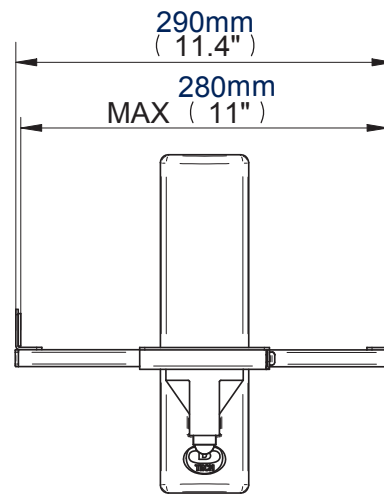

Ultragrip Pro™ Side Clamping Loudspeaker Wall Mount with Tilt and Swivel

For more information please visit www.btechavmounts.com/BT77

BT77

Front View - Minimum Extension

Front View - Maximum Extension

Side View

Wall Plate

Colour:	Order Ref:	EAN Code:	Master Carton Qty:	Inner Carton Qty:	Master Carton Weight:	Master Carton Cube:
Black	BT77/B	5019318047701	4	0	12.10kg (26.62lbs)	0.080cbm (0.02cuft)
Silver	BT77/S	5019318047725	4	0	12.10kg (26.62lbs)	0.080cbm (0.02cuft)
White	BT77/W	5019318049033	4	0	12.10kg (26.62lbs)	0.080cbm (0.02cuft)