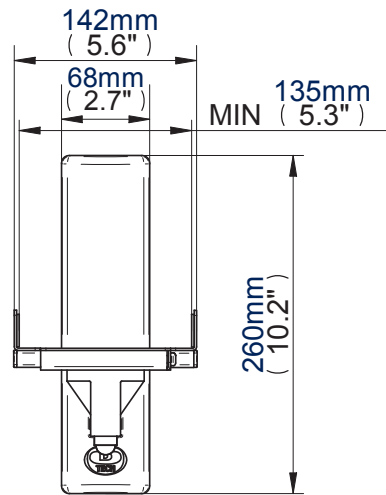

Ultragrip Pro™ Side Clamping Loudspeaker Wall Mount with Tilt and Swivel

For more information please visit www.btechavmounts.com/BT77

BT77

Front View - Minimum Extension

Front View - Maximum Extension

Side View

Wall Plate

Colour:	Order Ref:	EAN Code:	Master Carton Qty:	Inner Carton Qty:	Master Carton Weight:	Master Carton Cube:
Black	BT77/B	5019318047701	4	0	12.10kg (26.62lbs)	0.080cbm (0.02cuft)
Silver	BT77/S	5019318047725	4	0	12.10kg (26.62lbs)	0.080cbm (0.02cuft)
White	BT77/W	5019318049033	4	0	12.10kg (26.62lbs)	0.080cbm (0.02cuft)