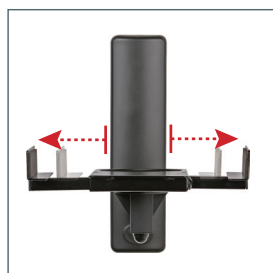

# Ultragrip Pro™ Side Clamping Loudspeaker Wall Mount with Tilt and Swivel

For more information please visit [www.btechavmounts.com/BT77](http://www.btechavmounts.com/BT77)

**BT77**

### Ultragrip Pro™ Side Clamping Loudspeaker Wall Mount with Tilt and Swivel

**Designed for speakers up to 25kg (55lbs)**

- Suitable for most speakers including curved front types
- Adjustable clamp size: 135mm (5.3") - 280mm (11")
- Features +/- 7° tilt and 360° swivel
- No visible wall fixing screws
- Simple installation with all mounting hardware included
- Available in black, white and silver
- Supplied in pairs

Side clamping design

Easy adjustment of swivel 360°

Easy adjustment of tilt +/-7°

Supplied in pairs