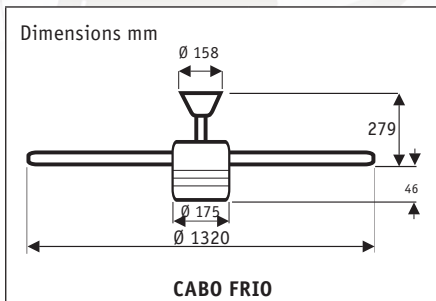

**15 YEARS LIMITED MOTOR WARRANTY**

No. of blades	3
Power motor (W)	15 - 72
Voltage (V/Hz)	220-240/~50
Size Ø (cm/")	132/52
No. of speeds (w. W/C)	3
Rotation max. (RPM)	190
Weight (kg)	9.2

**Installation:** 2 screws Ø min. 4.5 mm separation 64 - 95 mm