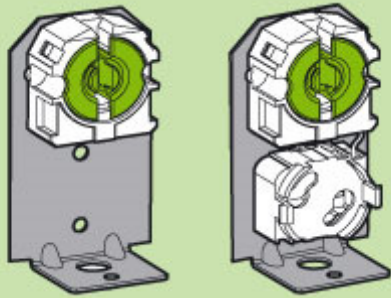

257/S  
257/C

G13

2A-250V

T130  
Tm110

IP20 LAMPHOLDERS WITH BRACKET

- With lampholder 347/FAU
- With starterholder 16/A

347/FAU, 16/A

#### CHARACTERISTICS

metal plate thickness

lamp centre height (from the bottom of the metal plate)

PBT green rotor with position of...

rigid conductor section

rigid wires stripping