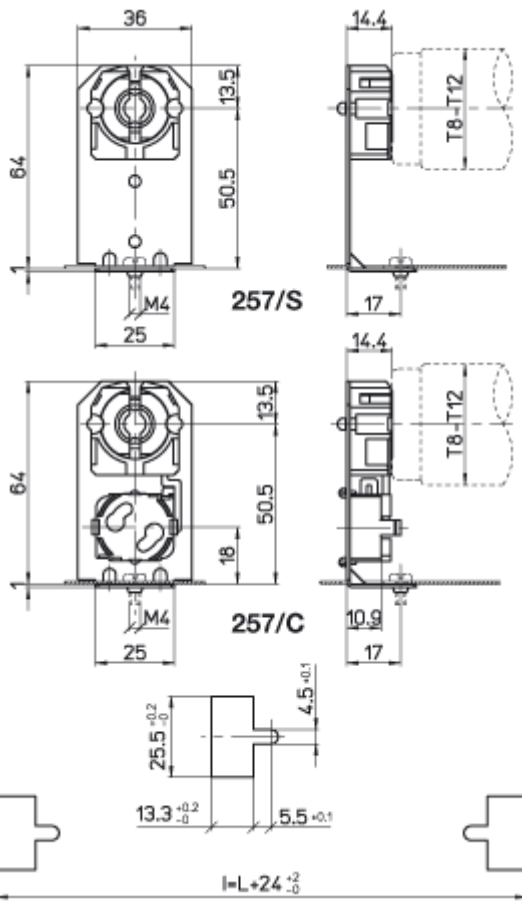

257/S  
257/C

G13

2A-250V

T130  
Tm110

IP20 LAMPHOLDERS WITH BRACKET

- With lampholder 347/FAU
- With starterholder 16/A

347/FAU, 16/A

#### CHARACTERISTICS

metal plate thickness

lamp centre height (from the bottom of the metal plate)

PBT green rotor with position of...

rigid conductor section

rigid wires stripping