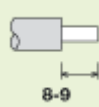

257/S
257/C

G13

2A-250V

T130
Tm110

IP20 LAMPHOLDERS WITH BRACKET

- With lampholder 347/FAU
- With starterholder 16/A

347/FAU, 16/A

Legend

SCREW FIXING

screw fixing

CHARACTERISTICS

metal plate thickness

lamp centre height (from the bottom of the metal plate)

PBT green rotor with position of...

rigid conductor section

rigid wires stripping