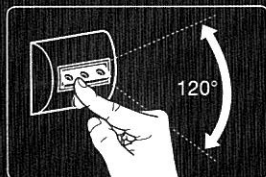

LED

80194

© Výrobce © Výrobca

OSRAM AG

Steinerte Furt 62, 86167 Augsburg, Germany

© Forgalmazó: OSRAM kft., 1119, Bp., Fehérvári út 84/A

© OSRAM Romania SRL, Soseaua Bucuresti Nord Nr. 10, Global City Business Park, Cladirea O21, etaj 10, 077190 Voluntari, judetul Ilfov

© Uvoznik: OSRAM d.o.o., Visnjevac 3, Zagreb

© Виробник: OSRAM AG, Хеллабрунерштрассе 1, 81536 Мюнхен, Німеччина. Імпортер: ПІІ „ОСРАМ Україна“, вул. Димитрова, 5, 03150 Київ, Україна

© Производител: OSRAM AG, Вносител: ОСРАМ ЕООД, 1113 София, Н. Обрешков 1, +359 - (0)2 - 9712262

© Importer: OSRAM sp. z o.o., ul. Wiernicza 117, 02-952 Warszawa

© Изготовитель: OSRAM AG, Импортер: ОАО ОСРАМ, 214020 г. Смоленск, ул. Индустриальная 9-А, тел. +7 (4812) 31-02-25

© Importeur: OSRAM AMPUL TIC.A.S, Barbaros Bulvari, Morbasan Sok., Kozas Is Merkezi, B Blok Kat:8, 34349 Balmumcu, Beşiktaş-İSTANBUL