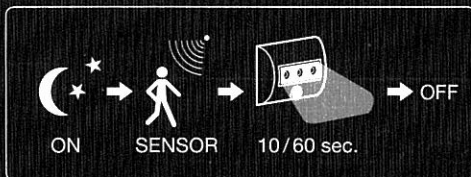

LED

80194

© Výrobce © Výrobca

OSRAM AG

Steinerte Furt 62, 86167 Augsburg, Germany

© Forgalmazó: OSRAM kft., 1119, Bp., Fehérvári út 84/A

© OSRAM Romania SRL, Soseaua Bucuresti Nord Nr. 10, Global City Business Park, Cladirea O21, etaj 10, 077190 Voluntari, judetul Ilfov

© Uvoznik: OSRAM d.o.o., Visnjevac 3, Zagreb

© Виробник: OSRAM AG, Хеллабрунерштрассе 1, 81536 Мюнхен, Німеччина. Імпортер: ПІІ „ОСРАМ Україна“, вул. Димитрова, 5, 03150 Київ, Україна

© Производител: OSRAM AG, Вносител: ОСРАМ ЕООД, 1113 София, Н. Обрешков 1, +359 - (0)2 - 9712262

© Importer: OSRAM sp. z o.o., ul. Wiernicza 117, 02-952 Warszawa

© Изготовитель: OSRAM AG, Импортер: ОАО ОСРАМ, 214020 г. Смоленск, ул. Индустриальная 9-А, тел. +7 (4812) 31-02-25

© Importeur: OSRAM AMPUL TIC.A.S, Barbaros Bulvari, Morbasan Sok., Kozas Is Merkezi, B Blok Kat:8, 34349 Balmumcu, Beşiktaş-İSTANBUL