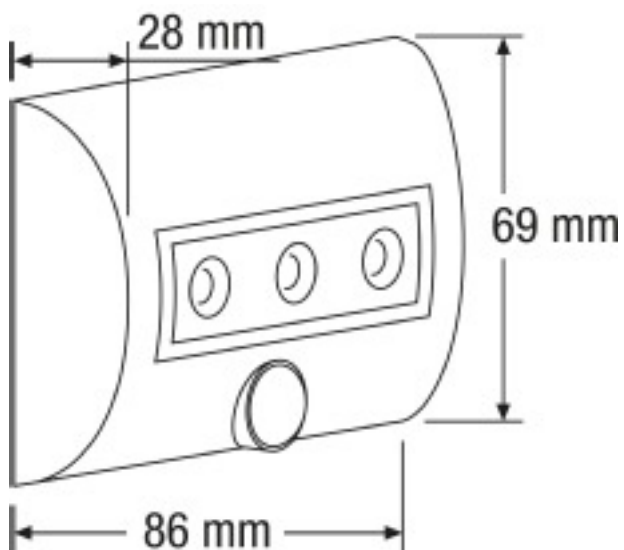

Product line drawing with numbers
WT

Product line drawing with letters

Technical data

Product description	Type of installation	Number of lighting outlets	Nominal wattage	Beam angle	Nominal voltage	Mains frequency
WT	Mounting	3	0.30 W	120 °	4.50 V	0 Hz
-						

Product description	Operating mode	Luminous flux	Light color as per EN 12464-1	Length	Width	Height
WT	Battery	30 lm	White	86.0 mm	69.0 mm	28.0 mm
-						

Product description	Body material	Product color	Cover material	Ambient temperature range	Equipment	Equipped with lamp
WT	Plastic	White	Plastic	...+25 °C	LED	Yes
-						

Product description	Reflector material	Adjustable	Dimmable	Type of sensor	With on/off switch	Accessories
WT	Metallized plastic	Yes	No	Day/Night	Yes	Magnet
-						

Product description	Standards	Protection class	Type of protection
WT	CE	NR	IP54
-			