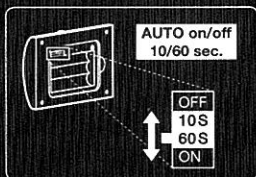

LED

80194

© Výrobce © Výrobca

OSRAM AG

Steinerte Furt 62, 86167 Augsburg, Germany

© Forgalmazó: OSRAM kft., 1119, Bp., Fehérvári út 84/A

© OSRAM Romania SRL, Soseaua Bucuresti Nord Nr. 10, Global City Business Park, Cladirea O21, etaj 10, 077190 Voluntari, judetul Ilfov

© Uvoznik: OSRAM d.o.o., Visnjevac 3, Zagreb

© Виробник: OSRAM AG, Хеллабрунерштрассе 1, 81536 Мюнхен, Німеччина. Імпортер: ПІІ „ОСРАМ Україна“, вул. Димитрова, 5, 03150 Київ, Україна

© Производител: OSRAM AG, Вносител: ОСРАМ ЕООД, 1113 София, Н. Обрешков 1, +359 - (0)2 - 9712262

© Importer: OSRAM sp. z o.o., ul. Wiernicza 117, 02-952 Warszawa

© Изготовитель: OSRAM AG, Импортер: ОАО ОСРАМ, 214020 г. Смоленск, ул. Индустриальная 9-А, тел. +7 (4812) 31-02-25

© Importeur: OSRAM AMPUL TIC.A.S, Barbaros Bulvari, Morbasan Sok., Kozas Is Merkezi, B Blok Kat:8, 34349 Balmumcu, Beşiktaş-İSTANBUL