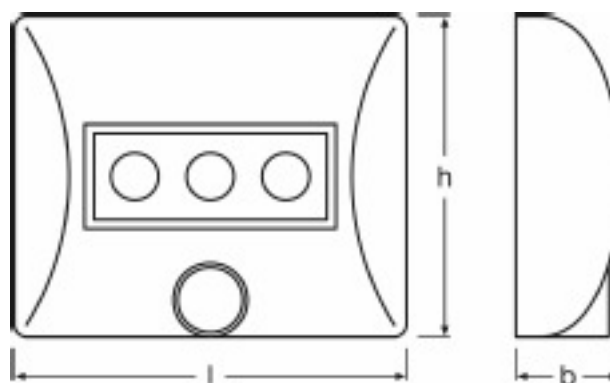

Product line drawing with letters