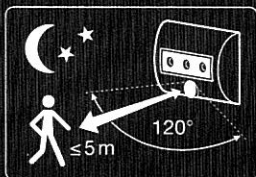

LED

80194

© Výrobce © Výrobca

OSRAM AG

Steinerte Furt 62, 86167 Augsburg, Germany

© Forgalmazó: OSRAM kft., 1119, Bp., Fehérvári út 84/A

© OSRAM Romania SRL, Soseaua Bucuresti Nord Nr. 10, Global City Business Park, Cladirea O21, etaj 10, 077190 Voluntari, judetul Ilfov

© Uvoznik: OSRAM d.o.o., Visnjevac 3, Zagreb

© Виробник: OSRAM AG, Хеллабрунерштрассе 1, 81536 Мюнхен, Німеччина. Імпортер: ПІІ „ОСРАМ Україна“, вул. Димитрова, 5, 03150 Київ, Україна

© Производител: OSRAM AG, Вносител: ОСРАМ ЕООД, 1113 София, Н. Обрешков 1, +359 - (0)2 - 9712262

© Importer: OSRAM sp. z o.o., ul. Wiernicza 117, 02-952 Warszawa

© Изготовитель: OSRAM AG, Импортер: ОАО ОСРАМ, 214020 г. Смоленск, ул. Индустриальная 9-А, тел. +7 (4812) 31-02-25

© Importeur: OSRAM AMPUL TIC.A.S, Barbaros Bulvari, Morbasan Sok., Kozas Is Merkezi, B Blok Kat:8, 34349 Balmumcu, Beşiktaş-İSTANBUL