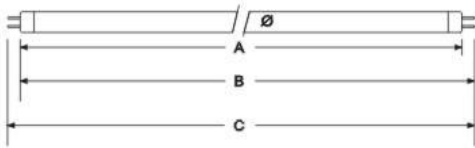

Selection. Solutions. Simplicity.

BLB Fluorescent Tubes

Application:

Disco-Lighting / Effect Lighting

F8T5/BLB

Fluorescent Tube T8 8W BLB

Wavelength 350nm

Wattage	Voltage	Socket	Wavelength	Feature
8W	230V	G5	350nm	BlacklightBlue