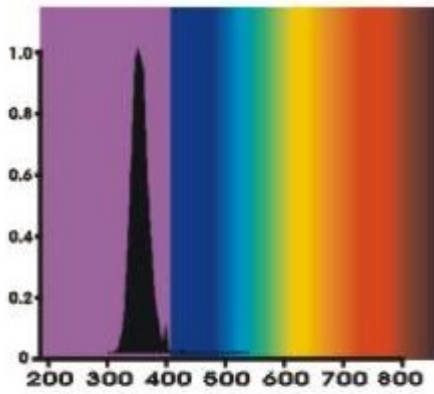

Selection. Solutions. Simplicity.

BLB Fluorescent Tubes

Application:

Disco-Lighting / Effect Lighting

F8T5/BLB

Fluorescent Tube T8 8W BLB

Wavelength 350nm

Wattage	Voltage	Socket	Wavelength	Feature
8W	230V	G5	350nm	BlacklightBlue