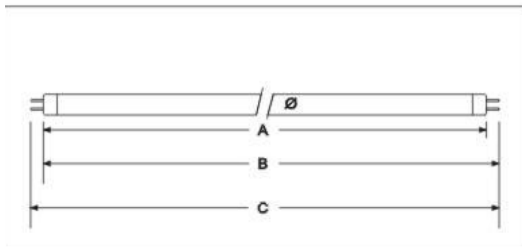

BLB Fluorescent Tubes

Application:

Disco-Lighting / Effect Lighting

F36T8/BLB

Fluorescent Tube T8 36W BLB

Wavelength 350nm

Type	A	B	B	C	Ø	Measurement of Carton(cm)	Pcs
	Max(mm)	Max(mm)	Min(mm)	Max(mm)			
10W	331.3	338.4	335.8	345.5	26	57.5X36.5X31	200
15W	437.4	444.5	442.1	451.6	26	47X30.5X31	100
18W	589.8	596.9	594.5	604.0	26	62.5X30.5X31	100
30W	894.6	901.7	899.3	908.8	26	93.5X15X15	25
36W	1199.4	1206.5	1204.1	1213.6	26	124X15X15	25
58W	1500.0	1507.1	1504.70	1514.20	26	153X16X16.5	25

Type	Watt (W)	Current (A)	Lamp Voltage			UV-Airradiance Be apart from one meter(μ w/cm ²)
			Min(v)	Rating	Max(v)	
10W/BLB	10	0.220	44	52	60	\geq 6.5
15W/BLB	15	0.310	46	55	64	\geq 9.5
18W/BLB	18	0.370	50	57	64	\geq 12.5
30W/BLB	30	0.365	86	96	106	\geq 13.5
36W/BLB	36	0.430	93	103	113	\geq 14.5
58W/BLB	58	0.670	100	110	120	\geq 15.3