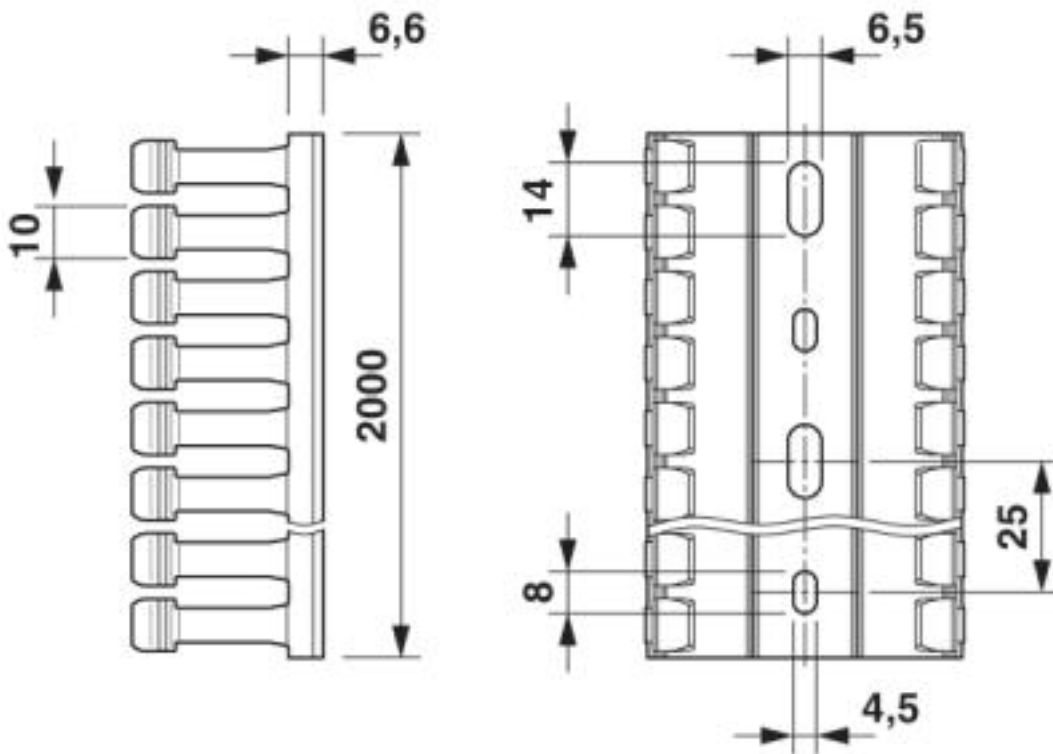

Cable duct - CD 60X100 - 3240263

accessories

CD WR - 3240284

Drawings

Dimensioned drawing

Base perforation according to DIN EN 50085

© Phoenix Contact 2013 - all rights reserved
<http://www.phoenixcontact.com>