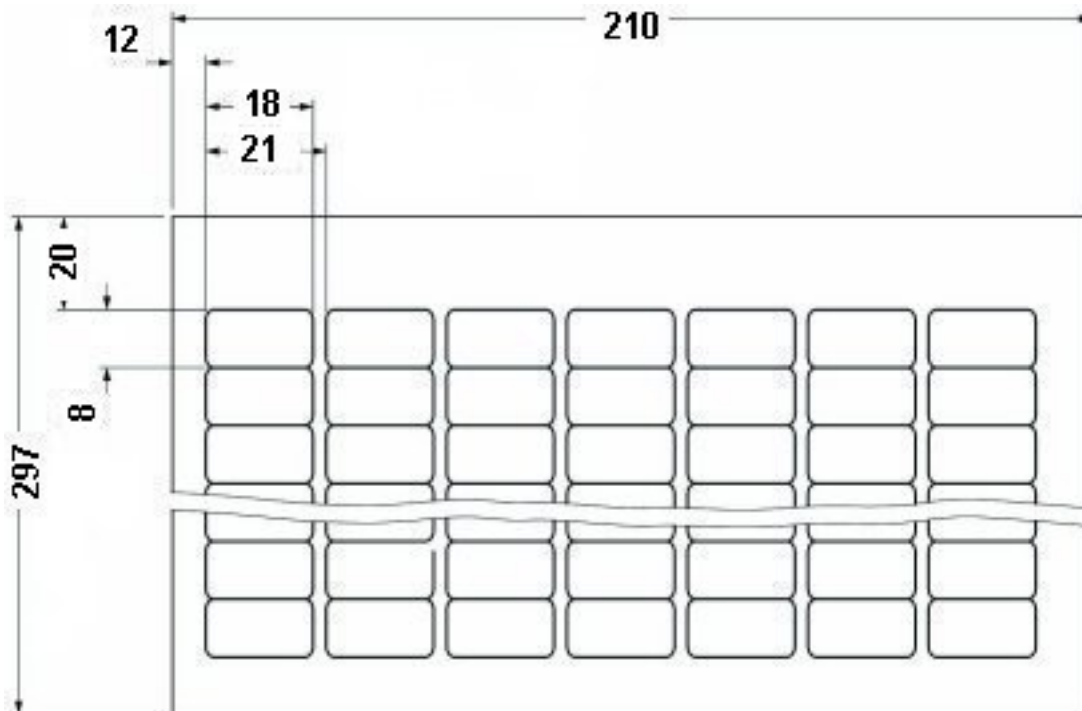

#### Dimensions

<b>Length (b)</b>	8 mm
<b>Width (a)</b>	18 mm

### Drawings

# Label sheet, DIN A4 - BMKL 18X 8 WH - 5032329

Dimensioned drawing

© Phoenix Contact 2013 - all rights reserved  
<http://www.phoenixcontact.com>