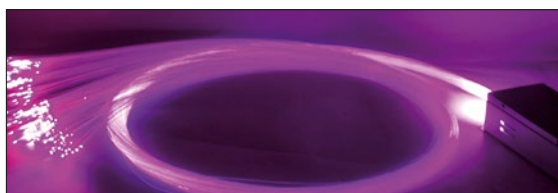

DMX

TCL

RGB

EUROLITE FIB-450 LED fiber light RGB DMX

Fiber light

- Operable via DIP switches or DMX interface
- Sound-control via built-in microphone
- Color change effect due to 1 x 9W TCL RGB LED
- For indoor use only
- Length of the fibers: 2m

No. 50520260

Technical specifications:

Power supply (via enclosed 4V DC power unit):	230 V AC, 50 Hz ~
Power consumption:	mas. 12 W
Number of DMX channels:	4
DMX512 connection:	3-pin XLR
Sound-control:	via built-in microphone
Fibre optic strand length:	2 m
Number of fibre optic strands:	450 pcs.
Number of LEDs:	1
LED type:	TCL RGB, 9 W
Illuminator dimensions (LxWxH):	195 x 85 x 50 mm
Weight:	1 kg