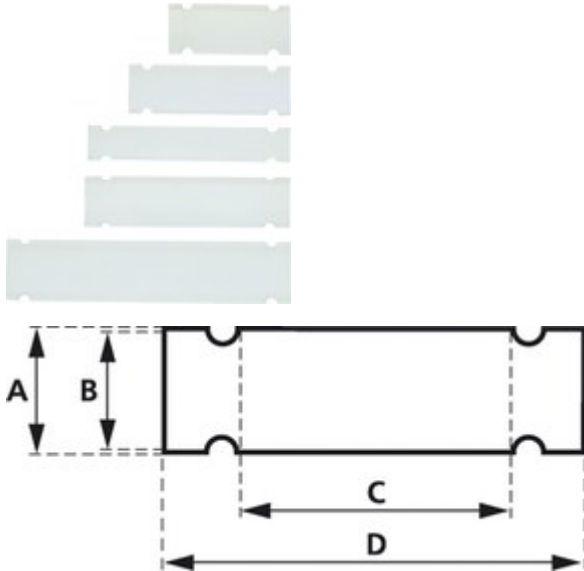

Product Description

UV-filter protects the marking;Guarantees durability

Application range

- Control cabinet manufacturing
- Plant engineering

Benefits

- UV-filter protects the marking
- Guarantees durability

Design

- PC labels LFL are adapted to be pushed into different sizes of character-holder
- Fastening: by cable ties (2.4 mm) or fixing of the MINI character holders with screws and rivets when using FLG end stoppers

Note

- UV-resistant (black) cable ties should be used for outdoor applications
- Save on price, as you save on time for cutting