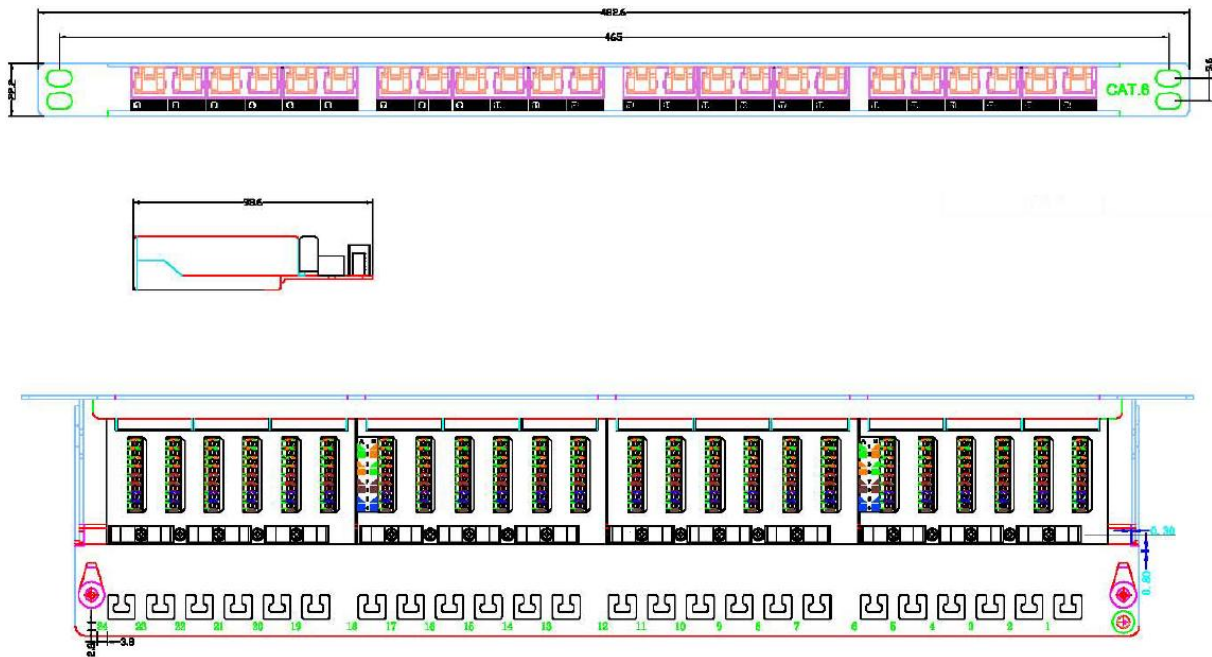

Features

- CAT 6
- 24x RJ45 jacks, 8P8C
- Height unit: Only 0.5U
- Shielded
- Dust protection caps
- Manufactured acc. to Link Performance Class E, for up to 250 MHz, EN 50173 and ISO/IEC 11801
- Cable installation via LSA strips, color coded acc. EIA/TIA 568 A & B
- Fixing option for cable ties, central ground connection
- Suitable for 483 mm (19") rack mount
- Available in color light grey (RAL 7035) and black (RAL 9005)

Product Overview

The DIGITUS® 24-port 0.5U Patch Panel offers a high density.

As the panel is only 0.5U in height, it allows to present 48 ports on 1U (2 panels with 24 ports each) which can be installed.

Product Images

Technical Drawings

Product Number Information

| | |
|-------------------|--|
| DN-91624S-SL-SH | DIGITUS® CAT 6 Patch Panel, shielded, 24-port RJ45, incl. shutter, 8P8C, LSA, 0.5U, 19" rack mount, color black (RAL 9005) |
| DN-91624S-SL-SH-G | DIGITUS® CAT 6 Patch Panel, shielded, 24-port RJ45, incl. shutter, 8P8C, LSA, 0.5U, 19" rack mount, color grey (RAL 7035) |

Product Number Information - Accessories

| | |
|--------------|---|
| DN-LSA-PT | DIGITUS® LSA Punch Down Tool |
| DN-94014 | DIGITUS® Pliers, cutting area 0.7 mm hole, for precise and easy cutting, compact design, with ergonomic handle (yellow) |
| DN-94015 | DIGITUS® Cutter & Stripper, 5" electrical cutter & stripper for flush cutting, size 20-24 AWG |
| DN-CT-10M-20 | Velcro Tape, 20 mm wide, for structured cabling, 10 m roll, color black |