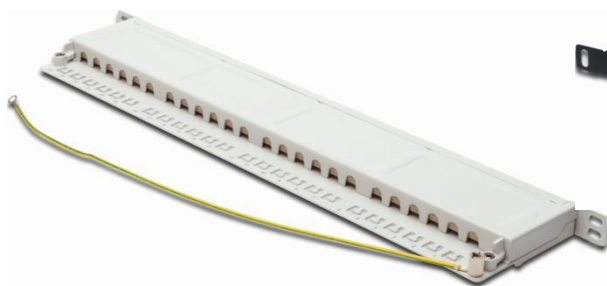

DIGITUS® CAT 6, High Density Patch Panel, shielded

✓ High Density - only 0.5U

✓ Category 6

✓ Shielded, 24-port

✓ Available in grey and black

Abstract

DIGITUS® CAT 6, High Density Patch Panel, shielded, rack mount, 0.5U, 24-port

Features

- CAT 6
- 24x RJ45 jacks, 8P8C
- Height unit: Only 0.5U
- Shielded
- Dust protection caps
- Manufactured acc. to Link Performance Class E, for up to 250 MHz, EN 50173 and ISO/IEC 11801
- Cable installation via LSA strips, color coded acc. EIA/TIA 568 A & B
- Fixing option for cable ties, central ground connection
- Suitable for 483 mm (19") rack mount
- Available in color light grey (RAL 7035) and black (RAL 9005)

Product Overview

The DIGITUS® 24-port 0.5U Patch Panel offers a high density.

As the panel is only 0.5U in height, it allows to present 48 ports on 1U (2 panels with 24 ports each) which can be installed.

Product Images

Technical Drawings

Product Number Information

| | |
|-------------------|--|
| DN-91624S-SL-SH | DIGITUS® CAT 6 Patch Panel, shielded, 24-port RJ45, incl. shutter, 8P8C, LSA, 0.5U, 19" rack mount, color black (RAL 9005) |
| DN-91624S-SL-SH-G | DIGITUS® CAT 6 Patch Panel, shielded, 24-port RJ45, incl. shutter, 8P8C, LSA, 0.5U, 19" rack mount, color grey (RAL 7035) |