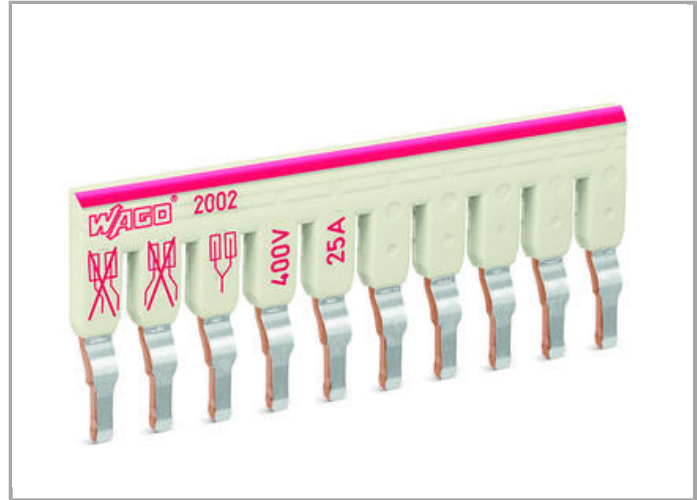

Data sheet | Item number: 2002-480

Staggered jumper; insulated; 10-way; Nominal current 25 A; suitable for 2002 and 2003 Series rail-mounted terminal blocks

www.wago.com/2002-480

Data

Electrical data

Ratings per IEC/EN 60664-1

Rated voltage (III / 3)	400 V
Rated impulse voltage (III / 3)	6 kV
Rated current	25 A

Geometrical Data

Width	50.8 mm / 2 inch
-------	------------------

Material Data

Color	light gray
Fire load	0.047 MJ
Weight	5.014 g

smartDATA

CAD data

3D Download 2002-480	URL	Download
----------------------	-----	----------

Product family

TOPJOB® S

TOPJOB® S: In various industrial applications and modern building installations, WAGO's wide and versatile range of rail-mount terminal blocks provides more than just reliable electrical connections.