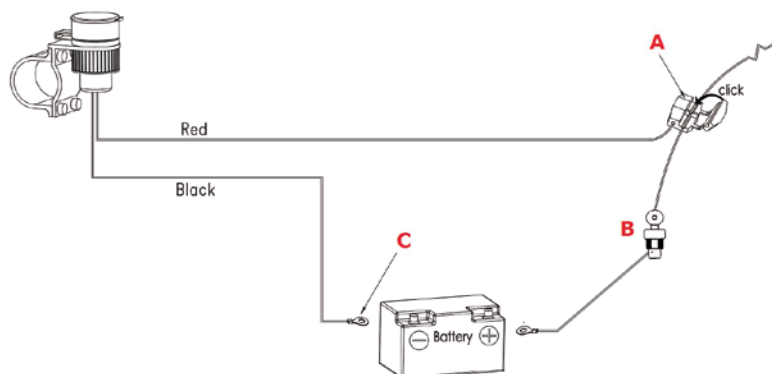

# Dual USB Power Supply

► Ord.-No.: 73700

Dual USB Power Supply Motorbike 12 V. You can install the dual USB power supply (for connection to the bike's battery) with its strong mount on the handle bar or directly on the bike. Instead of buying a 12 V car adapter for each of your electronic devices you can use the USB power supply to charge all your units. Especially useful to charge your Smartphones, BT Intercom systems, XTC Action cams or GPS navigation systems.

### Technical Specifications

- Installation depth (inside) 45 mm
- Diameter (inside) 28 mm
- Connection cable for the battery
- Water resistant cover