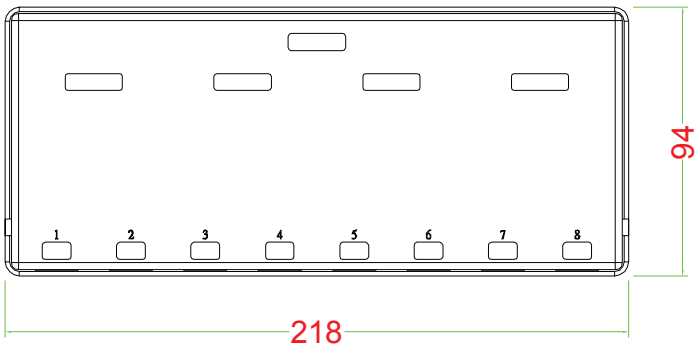

# MOUNT BOX

## Materials:

Body : Fireproof ABS UL-94V0

Operation Temperature : -40 °C ~ +70 °C

DRAW NO:		ITEM NO:	86209
	APPR	CUSTOMER:	
UNIT:	m/m	DESIGN	DATE:
SCALE:	Ref. NO:	TOLERANCE:	· ± 1 · X ± 0.2 · XX ± 0.15