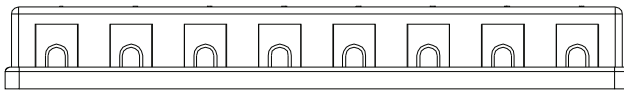

# MOUNT BOX

## Materials:

Body : Fireproof ABS UL-94V0

Operation Temperature : -40 °C ~ +70 °C

DRAW NO:		ITEM NO:	86209
	APPR	CUSTOMER:	
UNIT:	m/m	DESIGN	DATE:
SCALE:	Ref. NO:	TOLERANCE:	· ± 1 · X ± 0.2 · XX ± 0.15