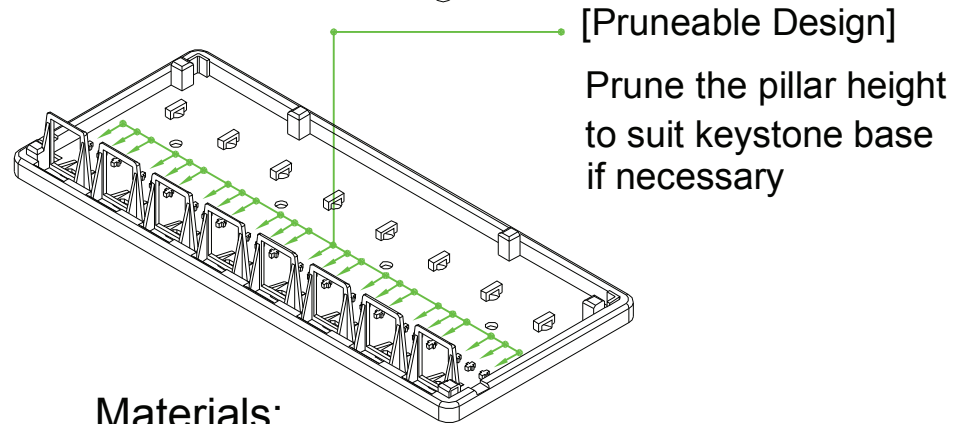

# MOUNT BOX

## Materials:

Body : Fireproof ABS UL-94V0

Operation Temperature : -40 °C ~ +70 °C

DRAW NO:		ITEM NO:	86209
	APPR	CUSTOMER:	
UNIT:	m/m	DESIGN	DATE:
SCALE:	Ref. NO:	TOLERANCE:	· ± 1 · X ± 0.2 · XX ± 0.15