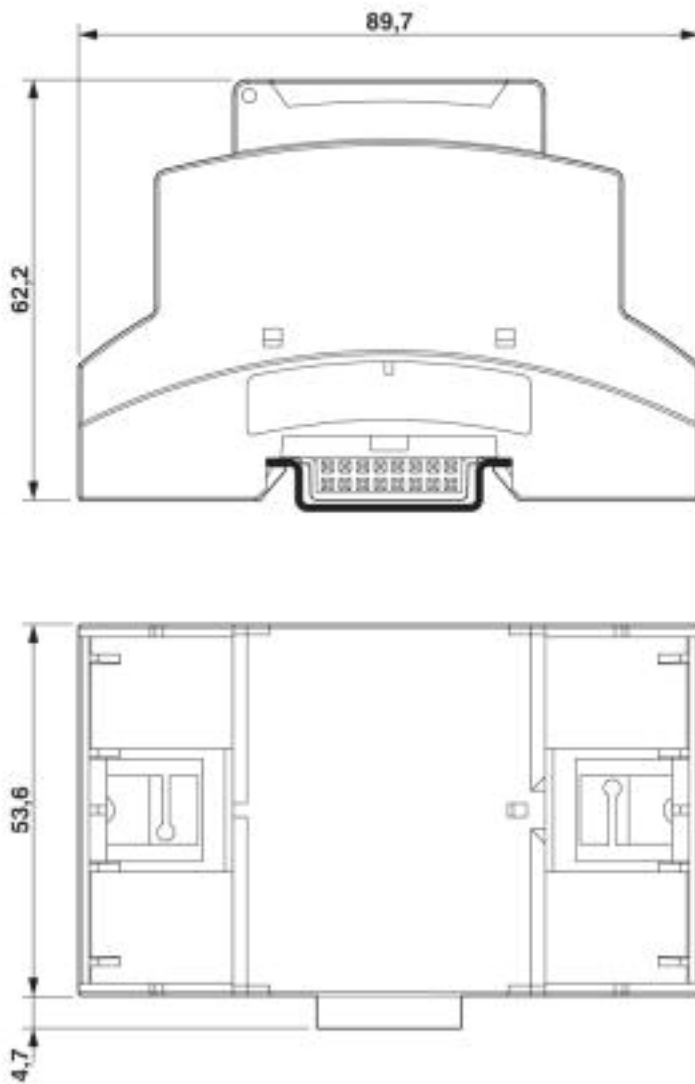

Upper part of housing - BC 53,6 OT U22 KMGY - 2896429

Please be informed that the data shown in this PDF Document is generated from our Online Catalog. Please find the complete data in the user's documentation. Our General Terms of Use for Downloads are valid (<http://download.phoenixcontact.com>)

Upper part for installation housing BC, width: 53.6 mm, wiring space depth: 22 mm

Key commercial data

package_quantity	10
GTIN	4046356103206

Technical data

General

Housing type	Upper part
Housing material	polycarbonate
Color	light gray

Dimensions

Constructional height	62.2 mm
Width	53.6 mm

Technical data

Inflammability class according to UL 94	V0
--	----

classifications

eCl@ss

eCl@ss 4.0	27180401
eCl@ss 4.1	27180401
eCl@ss 5.0	27180506
eCl@ss 5.1	27180506
eCl@ss 6.0	27180802
eCl@ss 7.0	27182702
eCl@ss 8.0	27182702

approvals

UL Recognized / GOST / GOST /

Approval details

Drawings

Upper part of housing - BC 53,6 OT U22 KMGY - 2896429

Dimensioned drawing

The dimensional drawing shows the item along with the lower part of the housing (terminal installation depth 22.35 mm) and the housing cover