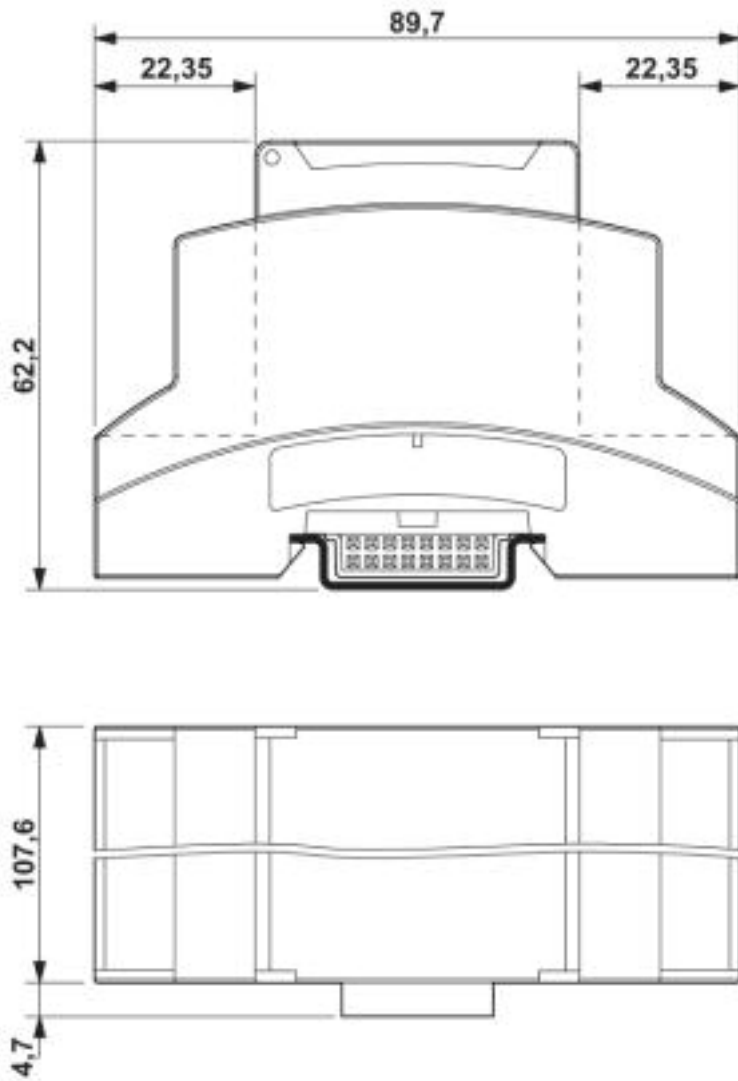

Upper part for installation housing BC, width: 107.6 mm, wiring space depth: 22 mm

Key commercial data

package_quantity	10
GTIN	4046356096508

Technical data

General

Housing type	Upper part
Housing material	polycarbonate
Color	light gray

Dimensions

Length	89.7 mm
Constructional height	62.2 mm
Width	107.6 mm

Technical data

Inflammability class according to UL 94	V0
--	----

classifications

eCl@ss

eCl@ss 4.0	27180401
eCl@ss 4.1	27180401
eCl@ss 5.0	27180506
eCl@ss 5.1	27180506
eCl@ss 6.0	27180802
eCl@ss 7.0	27182702
eCl@ss 8.0	27182702

approvals

UL Recognized / GOST / GOST /

Approval details

Drawings

Upper part of housing - BC 107,6 GEH-OT U22 KMGY - 2896089

Dimensioned drawing

The dimensional drawing shows the item along with the lower part of the housing (terminal installation depth 22.35 mm) and the housing cover