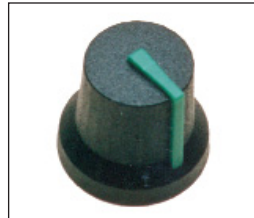

CLIFF

KNOBS K87MBR

CL170844CR
RUBBER FEEL KNOB GREY
6mm splined shaft

CL170846CR
RUBBER FEEL KNOB BLUE
6mm splined shaft

CL170842CR
RUBBER FEEL KNOB RED
6mm splined shaft

CL170847CR
RUBBER FEEL KNOB GREEN
6mm splined shaft

CL170841CR
RUBBER FEEL KNOB WHITE
6mm splined shaft

CL1708475CR
RUBBER FEEL KNOB YELLOW
6mm splined shaft

For further information, contact: sales@cliffuk.co.uk

Cliff Electronic Components Limited,
76 Holmethorpe Avenue, Holmethorpe Ind. Estate,
Redhill, Surrey RH1 2PF U.K.
Tel: +44 (0)1737 771375 Fax: +44 (0)1737 766012