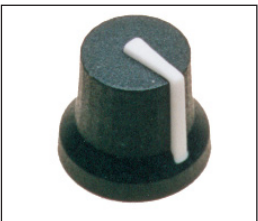

CLIFF

KNOBS K87MBR

CL170844CR
RUBBER FEEL KNOB GREY
6mm splined shaft

CL170846CR
RUBBER FEEL KNOB BLUE
6mm splined shaft

CL170842CR
RUBBER FEEL KNOB RED
6mm splined shaft

CL170847CR
RUBBER FEEL KNOB GREEN
6mm splined shaft

CL170841CR
RUBBER FEEL KNOB WHITE
6mm splined shaft

CL1708475CR
RUBBER FEEL KNOB YELLOW
6mm splined shaft

For further information, contact: sales@cliffuk.co.uk

Cliff Electronic Components Limited,
76 Holmethorpe Avenue, Holmethorpe Ind. Estate,
Redhill, Surrey RH1 2PF U.K.
Tel: +44 (0)1737 771375 Fax: +44 (0)1737 766012