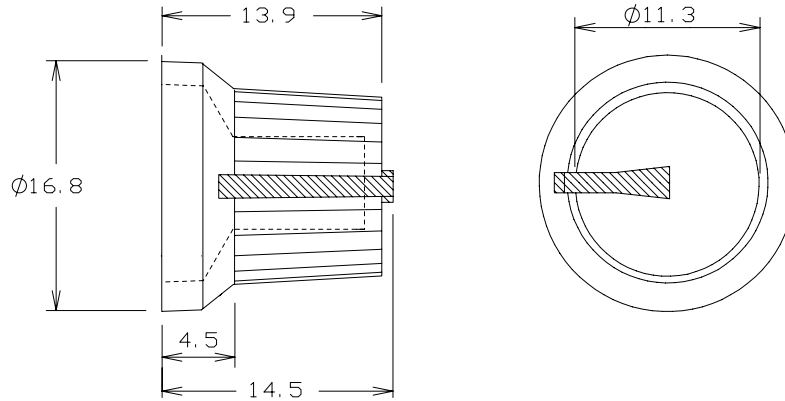

CLIFF

KNOBS K87MBR

CL170844CR
RUBBER FEEL KNOB GREY
6mm splined shaft

CL170846CR
RUBBER FEEL KNOB BLUE
6mm splined shaft

CL170842CR
RUBBER FEEL KNOB RED
6mm splined shaft

CL170847CR
RUBBER FEEL KNOB GREEN
6mm splined shaft

CL170841CR
RUBBER FEEL KNOB WHITE
6mm splined shaft

CL1708475CR
RUBBER FEEL KNOB YELLOW
6mm splined shaft

For further information, contact: sales@cliffuk.co.uk

Cliff Electronic Components Limited,
76 Holmethorpe Avenue, Holmethorpe Ind. Estate,
Redhill, Surrey RH1 2PF U.K.
Tel: +44 (0)1737 771375 Fax: +44 (0)1737 766012