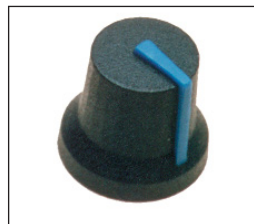

CLIFF

KNOBS K87MBR

CL170844CR
RUBBER FEEL KNOB GREY
6mm splined shaft

CL170846CR
RUBBER FEEL KNOB BLUE
6mm splined shaft

CL170842CR
RUBBER FEEL KNOB RED
6mm splined shaft

CL170847CR
RUBBER FEEL KNOB GREEN
6mm splined shaft

CL170841CR
RUBBER FEEL KNOB WHITE
6mm splined shaft

CL1708475CR
RUBBER FEEL KNOB YELLOW
6mm splined shaft

For further information, contact: sales@cliffuk.co.uk

Cliff Electronic Components Limited,
76 Holmethorpe Avenue, Holmethorpe Ind. Estate,
Redhill, Surrey RH1 2PF U.K.
Tel: +44 (0)1737 771375 Fax: +44 (0)1737 766012