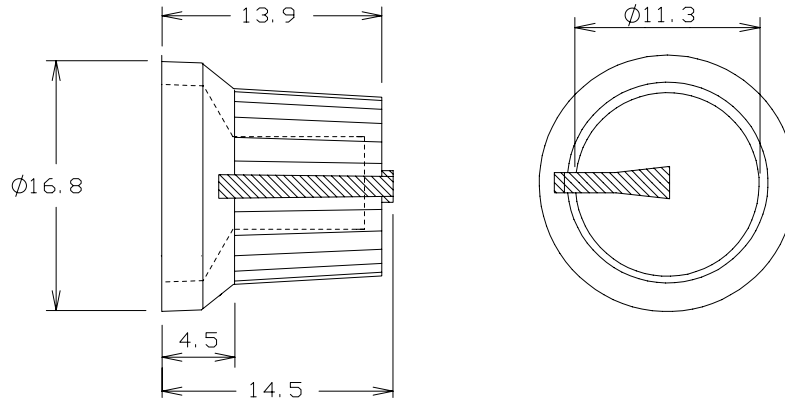

## KNOBS K87MBR

**CL170844CR**  
**RUBBER FEEL KNOB GREY**  
6mm splined shaft

**CL170846CR**  
**RUBBER FEEL KNOB BLUE**  
6mm splined shaft

**CL170842CR**  
**RUBBER FEEL KNOB RED**  
6mm splined shaft

**CL170847CR**  
**RUBBER FEEL KNOB GREEN**  
6mm splined shaft

**CL170841CR**  
**RUBBER FEEL KNOB WHITE**  
6mm splined shaft

**CL1708475CR**  
**RUBBER FEEL KNOB YELLOW**  
6mm splined shaft

For further information, contact: [sales@cliffuk.co.uk](mailto:sales@cliffuk.co.uk)