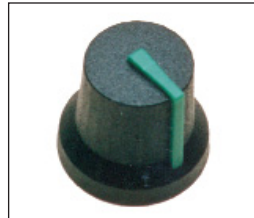

## KNOBS K87MBR

**CL170844CR**  
**RUBBER FEEL KNOB GREY**  
6mm splined shaft

**CL170846CR**  
**RUBBER FEEL KNOB BLUE**  
6mm splined shaft

**CL170842CR**  
**RUBBER FEEL KNOB RED**  
6mm splined shaft

**CL170847CR**  
**RUBBER FEEL KNOB GREEN**  
6mm splined shaft

**CL170841CR**  
**RUBBER FEEL KNOB WHITE**  
6mm splined shaft

**CL1708475CR**  
**RUBBER FEEL KNOB YELLOW**  
6mm splined shaft

For further information, contact: [sales@cliffuk.co.uk](mailto:sales@cliffuk.co.uk)