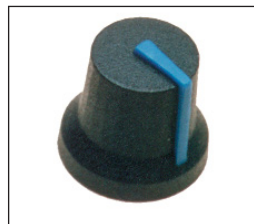

## KNOBS K87MBR

**CL170844CR**  
**RUBBER FEEL KNOB GREY**  
6mm splined shaft

**CL170846CR**  
**RUBBER FEEL KNOB BLUE**  
6mm splined shaft

**CL170842CR**  
**RUBBER FEEL KNOB RED**  
6mm splined shaft

**CL170847CR**  
**RUBBER FEEL KNOB GREEN**  
6mm splined shaft

**CL170841CR**  
**RUBBER FEEL KNOB WHITE**  
6mm splined shaft

**CL1708475CR**  
**RUBBER FEEL KNOB YELLOW**  
6mm splined shaft

For further information, contact: [sales@cliffuk.co.uk](mailto:sales@cliffuk.co.uk)