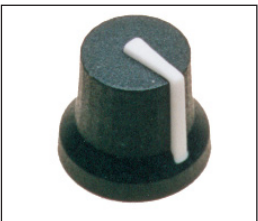

## KNOBS K87MBR

**CL170844CR**  
**RUBBER FEEL KNOB GREY**  
6mm splined shaft

**CL170846CR**  
**RUBBER FEEL KNOB BLUE**  
6mm splined shaft

**CL170842CR**  
**RUBBER FEEL KNOB RED**  
6mm splined shaft

**CL170847CR**  
**RUBBER FEEL KNOB GREEN**  
6mm splined shaft

**CL170841CR**  
**RUBBER FEEL KNOB WHITE**  
6mm splined shaft

**CL1708475CR**  
**RUBBER FEEL KNOB YELLOW**  
6mm splined shaft

For further information, contact: [sales@cliffuk.co.uk](mailto:sales@cliffuk.co.uk)