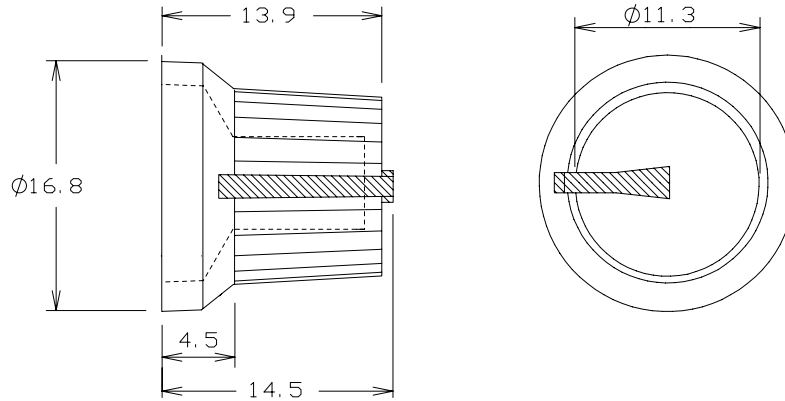

## KNOBS K87MBR

**CL170844CR**  
**RUBBER FEEL KNOB GREY**  
6mm splined shaft

**CL170846CR**  
**RUBBER FEEL KNOB BLUE**  
6mm splined shaft

**CL170842CR**  
**RUBBER FEEL KNOB RED**  
6mm splined shaft

**CL170847CR**  
**RUBBER FEEL KNOB GREEN**  
6mm splined shaft

**CL170841CR**  
**RUBBER FEEL KNOB WHITE**  
6mm splined shaft

**CL1708475CR**  
**RUBBER FEEL KNOB YELLOW**  
6mm splined shaft

For further information, contact: [sales@cliffuk.co.uk](mailto:sales@cliffuk.co.uk)