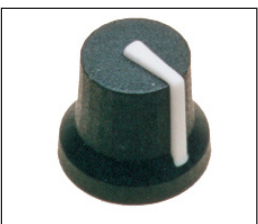

CLIFF

KNOBS K87MBR

CL170844CR
RUBBER FEEL KNOB GREY
6mm splined shaft

CL170846CR
RUBBER FEEL KNOB BLUE
6mm splined shaft

CL170842CR
RUBBER FEEL KNOB RED
6mm splined shaft

CL170847CR
RUBBER FEEL KNOB GREEN
6mm splined shaft

CL170841CR
RUBBER FEEL KNOB WHITE
6mm splined shaft

CL1708475CR
RUBBER FEEL KNOB YELLOW
6mm splined shaft

For further information, contact: sales@cliffuk.co.uk

Cliff Electronic Components Limited,
76 Holmethorpe Avenue, Holmethorpe Ind. Estate,
Redhill, Surrey RH1 2PF U.K.
Tel: +44 (0)1737 771375 Fax: +44 (0)1737 766012