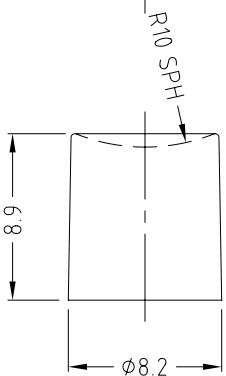

CLIFF

KNOBS

CL170823BR
KNOB K87MAR BLACK/RED 6mm D

CL170827BR
KNOB K87MAR BLACK/BLUE 6mm D

CL17094
KNOB K85 BLK 6mm D

CL17097
KNOB K85 BLK 6mm SPL

CL177903A
K85 CAP WHITE ML

CP3400
BUTTON KNOB
CS/11 BLACK

CP3411
BUTTON KNOB
CS/11 RED

CP3405
BUTTON KNOB
CS/11 WHITE

CP3410
BUTTON KNOB
CS/11 GREY

For further information, contact: sales@cliffuk.co.uk

Cliff Electronic Components Limited,
76 Holmethorpe Avenue, Holmethorpe Ind. Estate,
Redhill, Surrey RH1 2PF U.K.
Tel: +44 (0)1737 771375 Fax: +44 (0)1737 766012