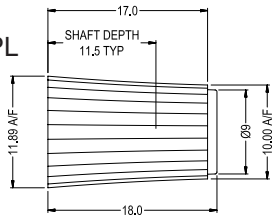

CL178811
KNOB K88 OPAQUE 6mm SPL

CL178861
KNOB K88 OPAQUE 6mm D