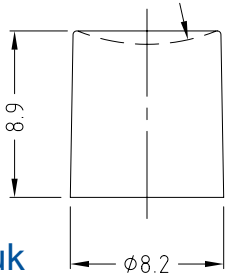

For further information, contact: sales@cliffuk.co.uk