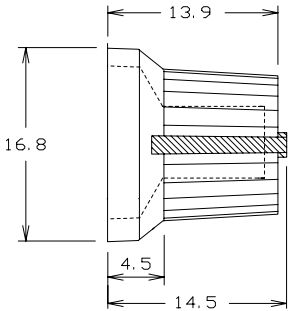

CLIFF

KNOBS

CL170823BR
KNOB K87MAR BLACK/RED 6mm D

CL170827BR
KNOB K87MAR BLACK/BLUE 6mm D

CL17094
KNOB K85 BLK 6mm D

CL17097
KNOB K85 BLK 6mm SPL

CL177903A
K85 CAP WHITE ML

CL1709761
K85 CAP TRANSLUCENT (PLAIN)