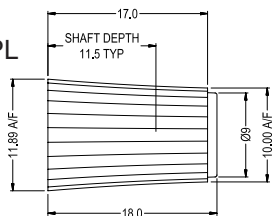

CL178811
KNOB K88 OPAQUE 6mm SPL

CL178861
KNOB K88 OPAQUE 6mm D