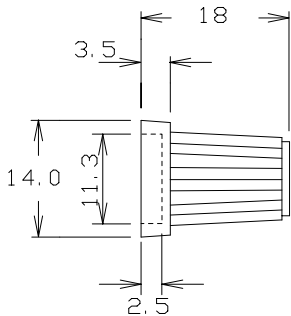

CLIFF

KNOBS

CL170823BR
KNOB K87MAR BLACK/RED 6mm D

CL170827BR
KNOB K87MAR BLACK/BLUE 6mm D

CL17094
KNOB K85 BLK 6mm D

CL17097
KNOB K85 BLK 6mm SPL

CL177903A
K85 CAP WHITE ML

CL1709761
K85 CAP TRANSLUCENT (PLAIN)

CL178811
KNOB K88 OPAQUE 6mm SPL

CL178861
KNOB K88 OPAQUE 6mm D

CL1709762
K85 CAP TRANSLUCENT (BLK ML)

CP3400
BUTTON KNOB
CS/11 BLACK

CP3411
BUTTON KNOB
CS/11 RED

CP3405
BUTTON KNOB
CS/11 WHITE

CP3410
BUTTON KNOB
CS/11 GREY