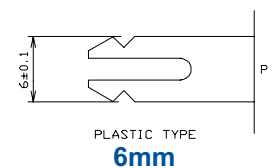

**CP3275
CS/1A RED**
Length: 23mm
Width: 11mm
Height: 11mm
For 4mm. shaft - Type A

**CP3270
CS/1A GREEN**
Length: 23mm
Width: 11mm
Height: 11mm
For 4mm. shaft - Type A

**CP3265
CS/1A BLUE**
Length: 23mm
Width: 11mm
Height: 11mm
For 4mm. shaft - Type A

**CP3261
CS/1B BLACK**
Length: 23mm
Width: 11mm
Height: 11mm
For 4mm. shaft - Type B

**CP3190
CS/2 BLACK**
Length: 20mm
Width: 14mm
Height: 13mm
For 6/8mm shaft

**CP3193
CS/2B BLACK**
Length: 20mm
Width: 14mm
Height: 13mm
For 4mm shaft - Type B

**CP3195
CS/2B RED**
Length: 20mm
Width: 14mm
Height: 13mm
For 4mm shaft - Type B

4mm - TYPE A

4mm - TYPE B

8mm

6mm