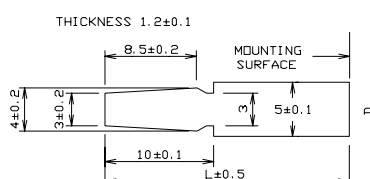

**CP3275
CS/1A RED**
Length: 23mm
Width: 11mm
Height: 11mm
For 4mm. shaft - Type A

**CP3270
CS/1A GREEN**
Length: 23mm
Width: 11mm
Height: 11mm
For 4mm. shaft - Type A

**CP3265
CS/1A BLUE**
Length: 23mm
Width: 11mm
Height: 11mm
For 4mm. shaft - Type A

**CP3261
CS/1B BLACK**
Length: 23mm
Width: 11mm
Height: 11mm
For 4mm. shaft - Type B

**CP3190
CS/2 BLACK**
Length: 20mm
Width: 14mm
Height: 13mm
For 6/8mm shaft

**CP3193
CS/2B BLACK**
Length: 20mm
Width: 14mm
Height: 13mm
For 4mm shaft - Type B

**CP3195
CS/2B RED**
Length: 20mm
Width: 14mm
Height: 13mm
For 4mm shaft - Type B

4mm - TYPE A

4mm - TYPE B

8mm

6mm