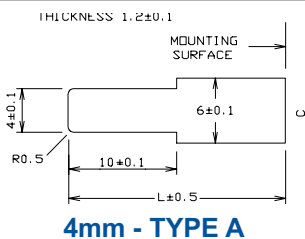

**CP3275
CS/1A RED**
Length: 23mm
Width: 11mm
Height: 11mm
For 4mm. shaft - Type A

**CP3270
CS/1A GREEN**
Length: 23mm
Width: 11mm
Height: 11mm
For 4mm. shaft - Type A

**CP3265
CS/1A BLUE**
Length: 23mm
Width: 11mm
Height: 11mm
For 4mm. shaft - Type A

**CP3261
CS/1B BLACK**
Length: 23mm
Width: 11mm
Height: 11mm
For 4mm. shaft - Type B

**CP3190
CS/2 BLACK**
Length: 20mm
Width: 14mm
Height: 13mm
For 6/8mm shaft

**CP3193
CS/2B BLACK**
Length: 20mm
Width: 14mm
Height: 13mm
For 4mm shaft - Type B

**CP3195
CS/2B RED**
Length: 20mm
Width: 14mm
Height: 13mm
For 4mm shaft - Type B

4mm - TYPE A

4mm - TYPE B

8mm

6mm