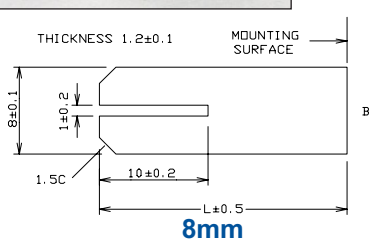

**CP3275
CS/1A RED**
Length: 23mm
Width: 11mm
Height: 11mm
For 4mm. shaft - Type A

**CP3270
CS/1A GREEN**
Length: 23mm
Width: 11mm
Height: 11mm
For 4mm. shaft - Type A

**CP3265
CS/1A BLUE**
Length: 23mm
Width: 11mm
Height: 11mm
For 4mm. shaft - Type A

**CP3261
CS/1B BLACK**
Length: 23mm
Width: 11mm
Height: 11mm
For 4mm. shaft - Type B

**CP3190
CS/2 BLACK**
Length: 20mm
Width: 14mm
Height: 13mm
For 6/8mm shaft

**CP3193
CS/2B BLACK**
Length: 20mm
Width: 14mm
Height: 13mm
For 4mm shaft - Type B

**CP3195
CS/2B RED**
Length: 20mm
Width: 14mm
Height: 13mm
For 4mm shaft - Type B

4mm - TYPE A

4mm - TYPE B

8mm

6mm