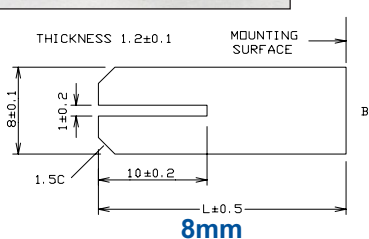

**CP3275
CS/1A RED**
Length: 23mm
Width: 11mm
Height: 11mm
For 4mm. shaft - Type A

**CP3270
CS/1A GREEN**
Length: 23mm
Width: 11mm
Height: 11mm
For 4mm. shaft - Type A

**CP3265
CS/1A BLUE**
Length: 23mm
Width: 11mm
Height: 11mm
For 4mm. shaft - Type A

**CP3261
CS/1B BLACK**
Length: 23mm
Width: 11mm
Height: 11mm
For 4mm. shaft - Type B

**CP3190
CS/2 BLACK**
Length: 20mm
Width: 14mm
Height: 13mm
For 6/8mm shaft

**CP3193
CS/2B BLACK**
Length: 20mm
Width: 14mm
Height: 13mm
For 4mm shaft - Type B

**CP3195
CS/2B RED**
Length: 20mm
Width: 14mm
Height: 13mm
For 4mm shaft - Type B

4mm - TYPE A

4mm - TYPE B

8mm

6mm