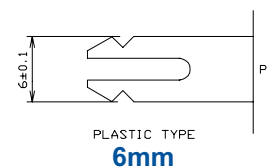

**CP3275
CS/1A RED**
Length: 23mm
Width: 11mm
Height: 11mm
For 4mm. shaft - Type A

**CP3270
CS/1A GREEN**
Length: 23mm
Width: 11mm
Height: 11mm
For 4mm. shaft - Type A

**CP3265
CS/1A BLUE**
Length: 23mm
Width: 11mm
Height: 11mm
For 4mm. shaft - Type A

**CP3261
CS/1B BLACK**
Length: 23mm
Width: 11mm
Height: 11mm
For 4mm. shaft - Type B

**CP3190
CS/2 BLACK**
Length: 20mm
Width: 14mm
Height: 13mm
For 6/8mm shaft

**CP3193
CS/2B BLACK**
Length: 20mm
Width: 14mm
Height: 13mm
For 4mm shaft - Type B

**CP3195
CS/2B RED**
Length: 20mm
Width: 14mm
Height: 13mm
For 4mm shaft - Type B

4mm - TYPE A

4mm - TYPE B

8mm

6mm