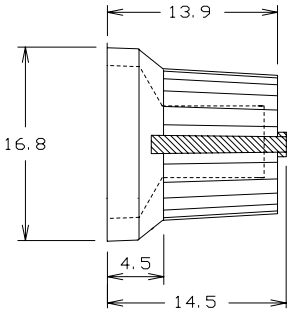

CP3411
BUTTON KNOB
CS/11 RED

CP3405
BUTTON KNOB
CS/11 WHITE

CP3410
BUTTON KNOB
CS/11 GREY

For further information, contact: sales@cliffuk.co.uk

Cliff Electronic Components Limited,
76 Holmethorpe Avenue, Holmethorpe Ind. Estate,
Redhill, Surrey RH1 2PF U.K.
Tel: +44 (0)1737 771375 Fax: +44 (0)1737 766012