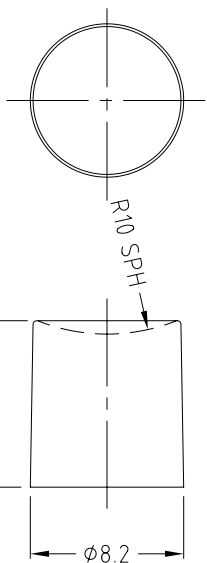

CLIFF

KNOBS

CL170823BR
KNOB K87MAR BLACK/RED 6mm D

CL170827BR
KNOB K87MAR BLACK/BLUE 6mm D

CL17094
KNOB K85 BLK 6mm D

CL17097
KNOB K85 BLK 6mm SPL

CL177903A
K85 CAP WHITE ML

CP3400
BUTTON KNOB
CS/11 BLACK

CP3411
BUTTON KNOB
CS/11 RED

CP3405
BUTTON KNOB
CS/11 WHITE

CP3410
BUTTON KNOB
CS/11 GREY

For further information, contact: sales@cliffuk.co.uk

Cliff Electronic Components Limited,
76 Holmethorpe Avenue, Holmethorpe Ind. Estate,
Redhill, Surrey RH1 2PF U.K.
Tel: +44 (0)1737 771375 Fax: +44 (0)1737 766012