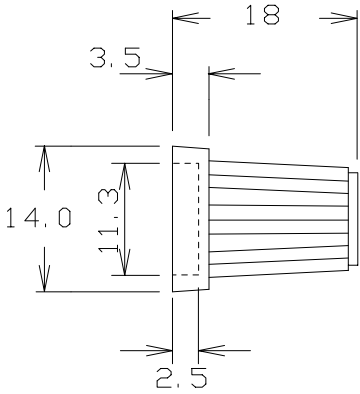

CP3411
BUTTON KNOB
CS/11 RED

CP3405
BUTTON KNOB
CS/11 WHITE

CP3410
BUTTON KNOB
CS/11 GREY

For further information, contact: sales@cliffuk.co.uk

Cliff Electronic Components Limited,
76 Holmethorpe Avenue, Holmethorpe Ind. Estate,
Redhill, Surrey RH1 2PF U.K.
Tel: +44 (0)1737 771375 Fax: +44 (0)1737 766012