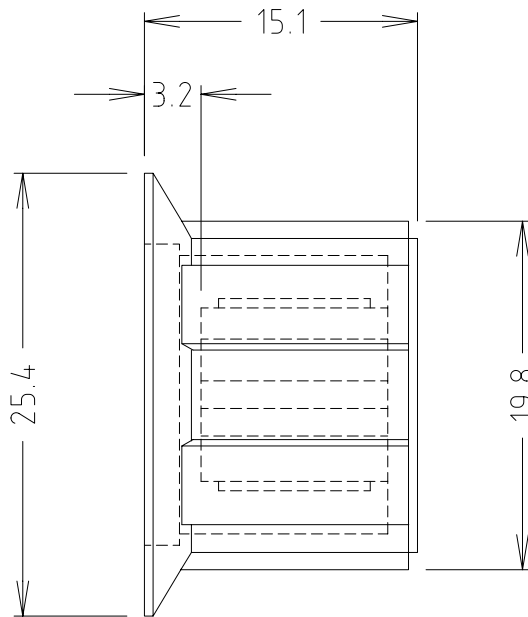

## KNOB K1C

**FC1600** KNOB K1C BLK 6.35mm D PUSH FIX

**FC1601** KNOB K1C BLK 6mm SPL

**FC1610** KNOB K1C BLK 6.35mm SCREW FIX

**FC1611** KNOB K1C BLK 6mm SCREW FIX

**FC1606** KNOB K1C BLK / SILVER CAP 6.35mm D PUSH FIX

**FC1616** KNOB K1C BLK / SILVER CAP 6.35mm SCREW FIX

**FC1622** KNOB K1C BLK / SILVER CAP 6mm SCREW FIX

For further information, contact: [sales@cliffuk.co.uk](mailto:sales@cliffuk.co.uk)

**Cliff Electronic Components Limited,**  
76 Holmethorpe Avenue, Holmethorpe Ind. Estate,  
Redhill, Surrey RH1 2PF U.K.  
Tel: +44 (0)1737 771375 Fax: +44 (0)1737 766012