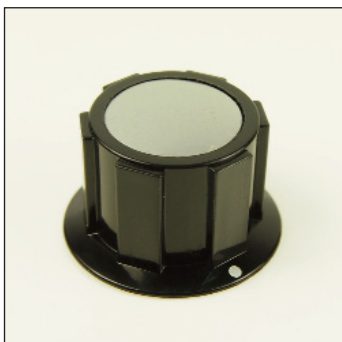

## KNOB K1C

**FC1600** KNOB K1C BLK 6.35mm D PUSH FIX

**FC1601** KNOB K1C BLK 6mm SPL

**FC1610** KNOB K1C BLK 6.35mm SCREW FIX

**FC1611** KNOB K1C BLK 6mm SCREW FIX

**FC1606** KNOB K1C BLK / SILVER CAP 6.35mm D PUSH FIX

**FC1616** KNOB K1C BLK / SILVER CAP 6.35mm SCREW FIX

**FC1622** KNOB K1C BLK / SILVER CAP 6mm SCREW FIX

For further information, contact: [sales@cliffuk.co.uk](mailto:sales@cliffuk.co.uk)

**Cliff Electronic Components Limited,**  
76 Holmethorpe Avenue, Holmethorpe Ind. Estate,  
Redhill, Surrey RH1 2PF U.K.  
Tel: +44 (0)1737 771375 Fax: +44 (0)1737 766012