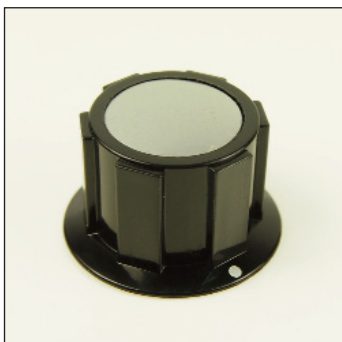

CLIFF

KNOB K1C

FC1600 KNOB K1C BLK 6.35mm D PUSH FIX

FC1601 KNOB K1C BLK 6mm SPL

FC1610 KNOB K1C BLK 6.35mm SCREW FIX

FC1611 KNOB K1C BLK 6mm SCREW FIX

FC1606 KNOB K1C BLK / SILVER CAP 6.35mm D PUSH FIX

FC1616 KNOB K1C BLK / SILVER CAP 6.35mm SCREW FIX

FC1622 KNOB K1C BLK / SILVER CAP 6mm SCREW FIX

For further information, contact: sales@cliffuk.co.uk

Cliff Electronic Components Limited,
76 Holmethorpe Avenue, Holmethorpe Ind. Estate,
Redhill, Surrey RH1 2PF U.K.
Tel: +44 (0)1737 771375 Fax: +44 (0)1737 766012