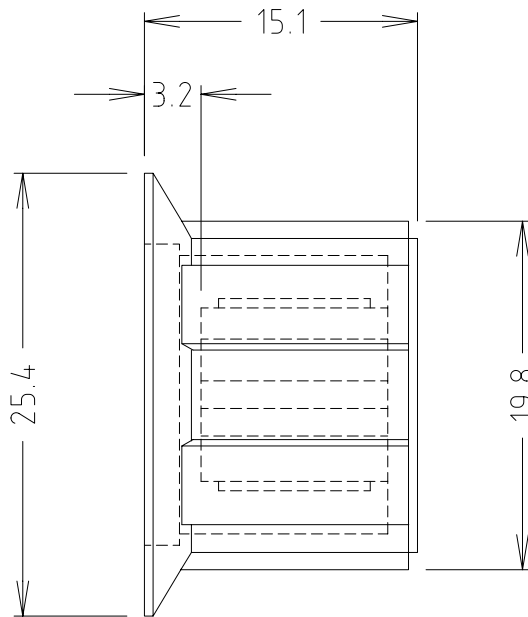

CLIFF

KNOB K1C

FC1600 KNOB K1C BLK 6.35mm D PUSH FIX

FC1601 KNOB K1C BLK 6mm SPL

FC1610 KNOB K1C BLK 6.35mm SCREW FIX

FC1611 KNOB K1C BLK 6mm SCREW FIX

FC1606 KNOB K1C BLK / SILVER CAP 6.35mm D PUSH FIX

FC1616 KNOB K1C BLK / SILVER CAP 6.35mm SCREW FIX

FC1622 KNOB K1C BLK / SILVER CAP 6mm SCREW FIX

For further information, contact: sales@cliffuk.co.uk

Cliff Electronic Components Limited,
76 Holmethorpe Avenue, Holmethorpe Ind. Estate,
Redhill, Surrey RH1 2PF U.K.
Tel: +44 (0)1737 771375 Fax: +44 (0)1737 766012